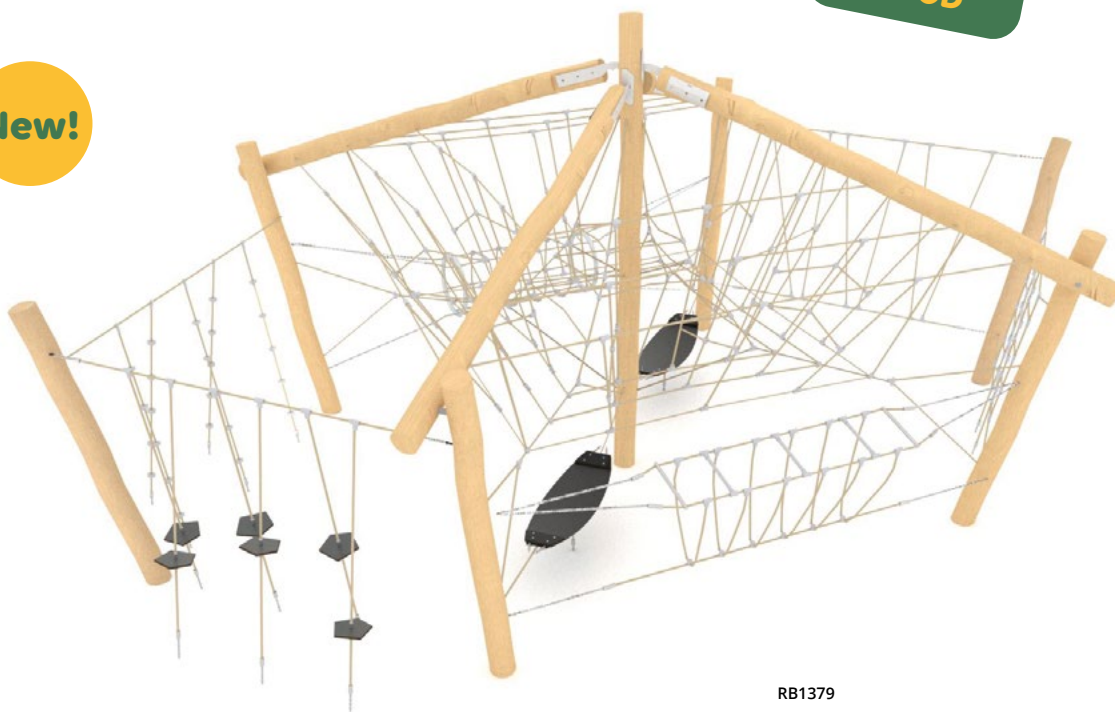

More configurations
available on www.vinci-play.com

**MODULAR
SYSTEM**

**Customise your own
obstacle course**

New!

RB1957

RB1958

RB1959

RB1960

RB1961

RB1962

Product code		Product length	Product width	Product height	Age range	Number of users	Safety zone	Free-fall height
RB1224	-	1330 cm	940 cm	295 cm	6+	62	130,9 m ²	200 cm
RB1223	-	940 cm	510 cm	295 cm	3+	42	82,8 m ²	190 cm
RB1222	-	1225 cm	520 cm	245 cm	5+	46	98,9 m ²	190 cm
RB1957	-	300 cm	25 cm	240 cm	3+	2	17,4 m ²	< 60 cm
RB1958	-	340 cm	35 cm	270 cm	3+	3	19,4 m ²	< 60 cm
RB1959	-	305 cm	50 cm	260 cm	3+	3	19,0 m ²	< 60 cm
RB1960	-	320 cm	75 cm	215 cm	3+	3	21,3 m ²	100 cm
RB1961	-	370 cm	70 cm	200 cm	3+	3	26,4 m ²	170 cm
RB1962	-	245 cm	25 cm	300 cm	3+	4	18,7 m ²	170 cm

RB1319

New!

RB1379

Product code		Product length	Product width	Product height	Age range	Number of users	Safety zone	Free-fall height
RB1319	-	780 cm	690 cm	240 cm	3+	49	75,4 m ²	200 cm
RB1379	-	890 cm	530 cm	380 cm	5+	50	83,0 m ²	210 cm

RB1381

RB1382

RB1383

Product code		Product length	Product width	Product height	Age range	Number of users	Safety zone	Free-fall height
RB1381	-	270 cm	270 cm	255 cm	3+	10	30,6 m ²	99 cm
RB1382	-	310 cm	310 cm	305 cm	3+	14	35,3 m ²	99 cm
RB1383	-	700 cm	700 cm	450 cm	3+	44	78,5 m ²	100 cm