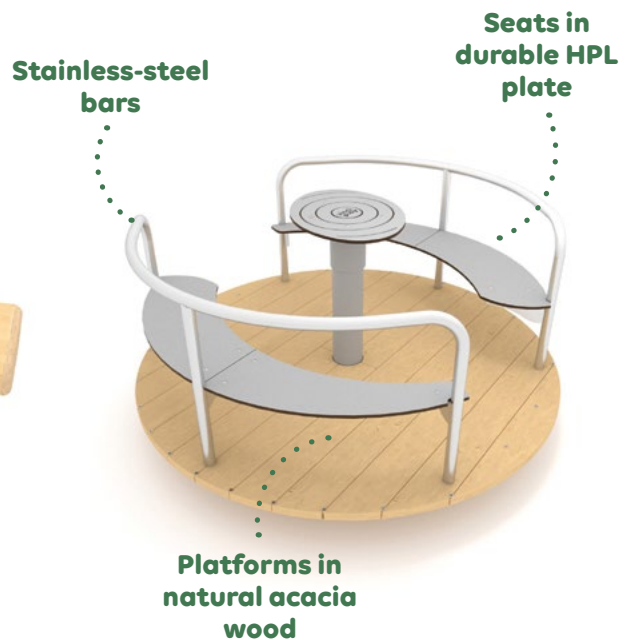

Activity equipment

Freestanding slides

Water and sand play

Educational equipment

Spring riders

Carousels

Swings and see-saws

Zip lines

Sport devices

Small architecture

Robinia

Destination: nature!

The ROBINIA series consists of playground equipment made of natural raw material - Robinia acacia wood, the most durable wood found in Europe. This timber is characterized by natural, bright colours, has high weather resistance, does not require impregnation and can be anchored directly in the ground.