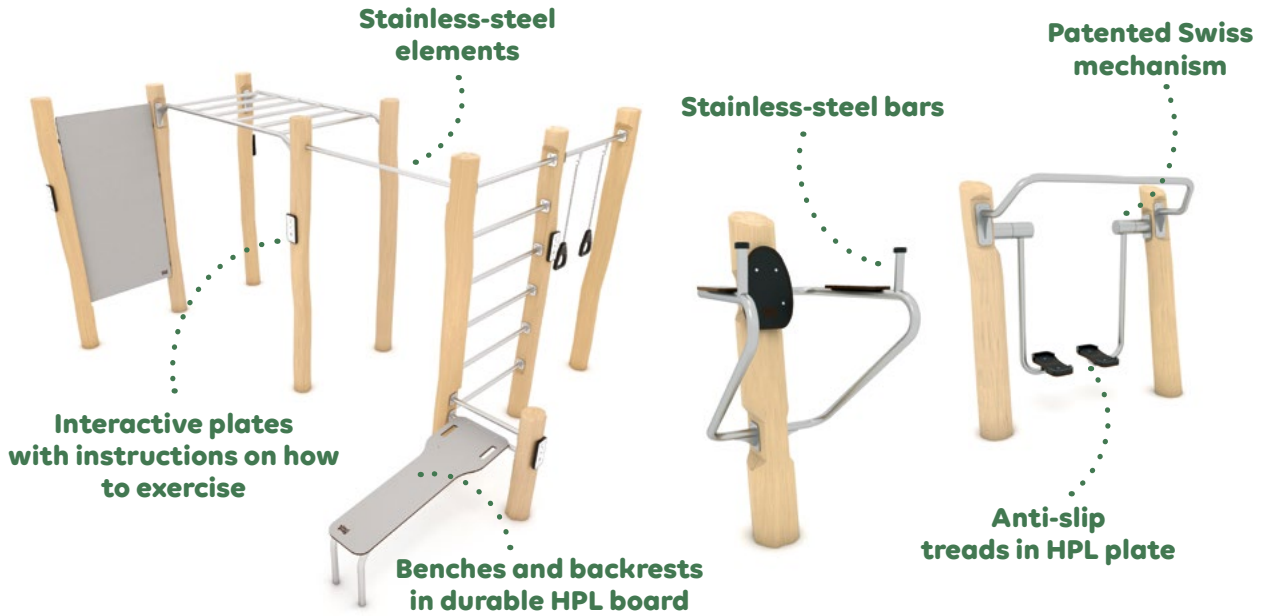

Activity equipment

Freestanding slides

Water and sand play

Educational equipment

Spring riders

Carousels

Swings and see-saws

Zip lines

Sport devices

Small architecture

Robinia

Destination: nature!

The ROBINIA series consists of playground equipment made of natural raw material - Robinia acacia wood, the most durable wood found in Europe. This timber is characterized by natural, bright colours, has high weather resistance, does not require impregnation and can be anchored directly in the ground.