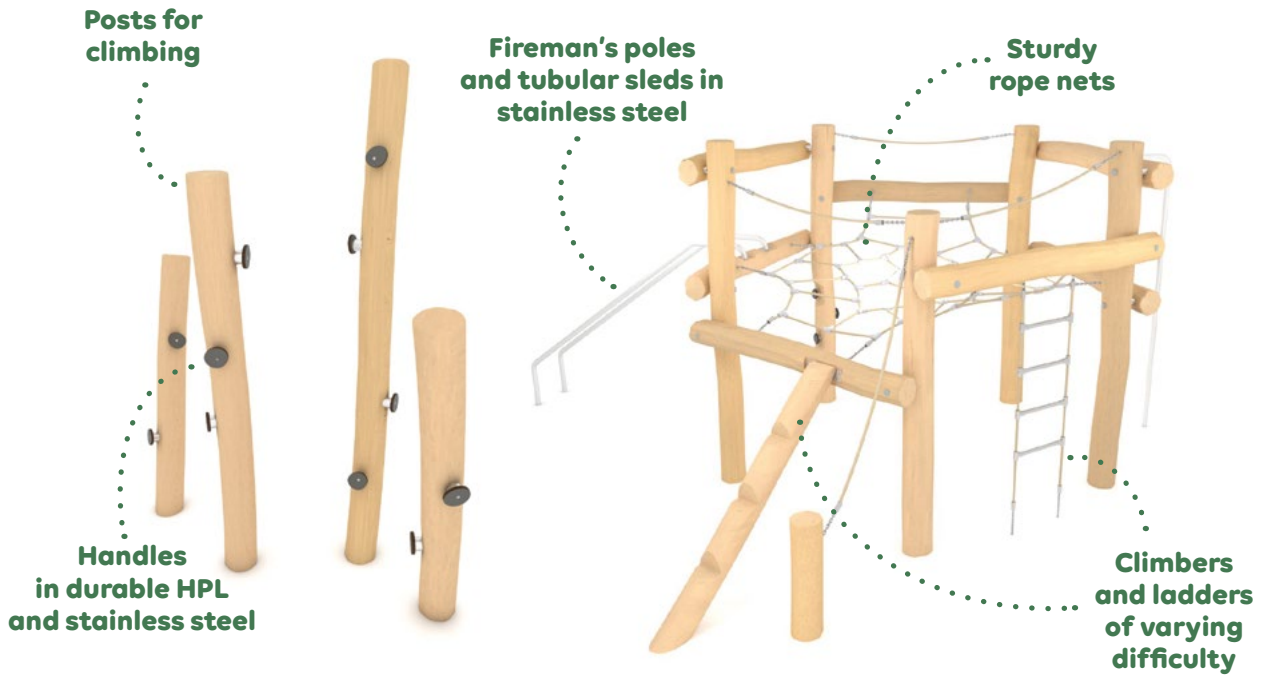

**The highest
resistance to
atmospheric
conditions**

**Supplemented
by stainless-steel
elements**

Sets for toddlers

Educational elements

Long stainless-steel slides

Safe height

Easy access for the little ones

Products for older children

Challenging elements

Themed equipment

Thematically consistent details

Secure PAH free rubber elements

Stainless-steel elements

Moving and sensory elements

Durable HPL

Activity equipment

Freestanding slides

Water and sand play

Educational equipment

Spring riders

Carousels

Swings and see-saws

Zip lines