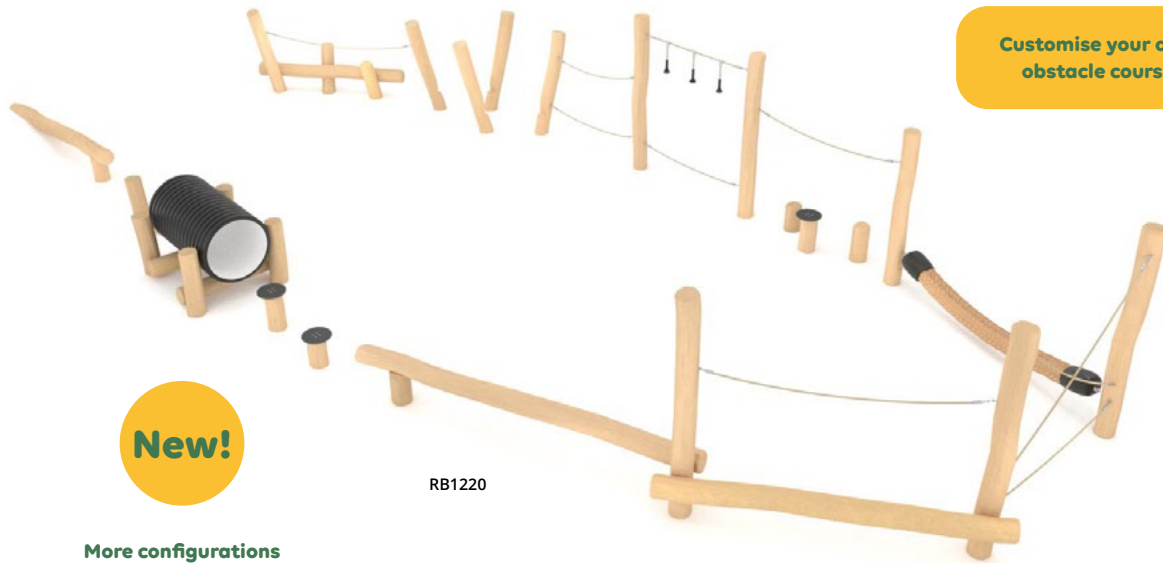

Product code		Product length	Product width	Product height	Age range	Number of users	Safety zone	Free-fall height
RB1353	-	360 cm	45 cm	445 cm	3+	6	20,8 m ²	< 60 cm
RB1354	-	235 cm	115 cm	145 cm	3+	4	20,3 m ²	< 60 cm
RB1358	-	425 cm	20 cm	210 cm	3+	8	21,3 m ²	125 cm
RB1359	-	400 cm	20 cm	290 cm	3+	7	20,5 m ²	< 60 cm
RB1355	-	440 cm	160 cm	130 cm	3+	6	32,1 m ²	< 60 cm
RB1356	-	240 cm	235 cm	140 cm	3+	3	27,0 m ²	< 60 cm
RB1268	-	275 cm	65 cm	120 cm	3+	5	19,4 m ²	< 60 cm
RB1360	-	275 cm	70 cm	235 cm	3+	5	19,4 m ²	< 60 cm

MODULAR SYSTEM

RB1218

RB1219

RB1221

Customise your own obstacle course

New!

RB1220

More configurations available on www.vinci-play.com