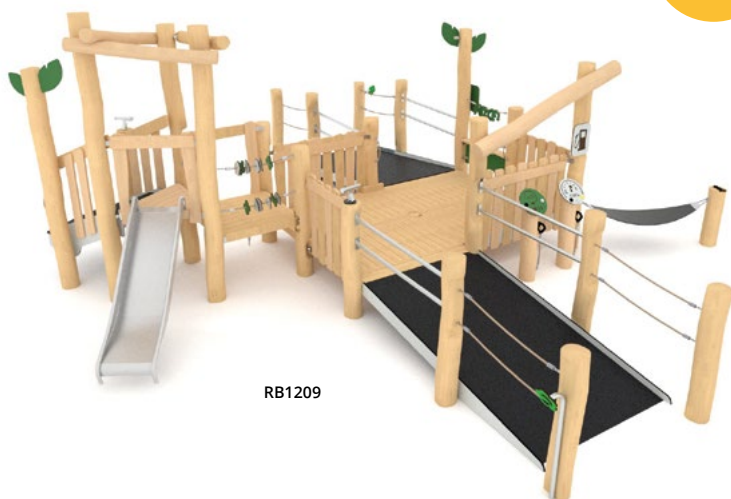

**ROBINIA
WOOD**

New!

RB1904

Product code		Product length	Product width	Product height	Age range	Number of users	Safety zone	Free-fall height
RB1904	●	950 cm	810 cm	445 cm	6+	44	86,8 m ²	250 cm

RB1208

RB1308

RB1209

RB1306

RB1309

RB1307

Product code		Product length	Product width	Product height	Age range	Number of users	Safety zone	Free-fall height
RB1208	●	540 cm	385 cm	235 cm	3+	32	44,3 m ²	< 60 cm
RB1209	●	770 cm	695 cm	290 cm	3+	52	76,5 m ²	100 cm
RB1308	●	290 cm	225 cm	280 cm	3+	5	23,2 m ²	90 cm
RB1306	-	195 cm	185 cm	265 cm	3+	3	19,2 m ²	< 60 cm
RB1307	-	380 cm	215 cm	270 cm	3+	7	27,1 m ²	< 60 cm
RB1309	-	450 cm	360 cm	270 cm	3+	13	37,3 m ²	< 60 cm

RB1334

RB1301

RB1302

Product code		Product length	Product width	Product height	Age range	Number of users	Safety zone	Free-fall height
RB1334	-	120 cm	120 cm	160 cm	1+	4	16,5 m ²	< 60 cm
RB1301	-	295 cm	195 cm	200 cm	3+	5	21,5 m ²	90 cm
RB1302	-	371 cm	326 cm	200 cm	3+	12	32,9 m ²	165 cm