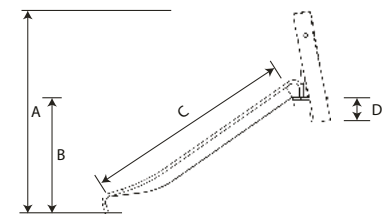

Product code		Product length	Product width	Product height (A)	Age range	Number of users	Safety zone	Free-fall height	Slide height (B)	Slide length (C)	Platform height (D)
RB1290	-	160 cm	110 cm	150 cm	2+	4	16,0 m²	< 60 cm	59 cm	94 cm	59 cm
RB1291	-	201 cm	102 cm	180 cm	2+	4	17,1 m²	90 cm	90 cm	153 cm	90 cm
RB1292	-	250 cm	102 cm	208 cm	3+	4	18,6 m²	120 cm	120 cm	214 cm	120 cm
RB1293	-	298 cm	102 cm	238 cm	3+	4	19,8 m²	150 cm	150 cm	266 cm	150 cm
RB1294	-	346 cm	102 cm	267 cm	3+	5	23,4 m²	180 cm	180 cm	319 cm	180 cm
RB1295	-	190 cm	102 cm	178 cm	3+	2	16,9 m²	< 60 cm	90 cm	153 cm	25 cm
RB1296	-	233 cm	102 cm	208 cm	3+	2	17,8 m²	< 60 cm	120 cm	214 cm	25 cm
RB1297	-	276 cm	102 cm	238 cm	3+	2	18,9 m²	< 60 cm	150 cm	266 cm	25 cm
RB1298	-	319 cm	102 cm	268 cm	3+	2	19,9 m²	< 60 cm	180 cm	319 cm	25 cm
RB1299	-	361 cm	102 cm	298 cm	3+	2	21,2 m²	< 60 cm	210 cm	372 cm	25 cm