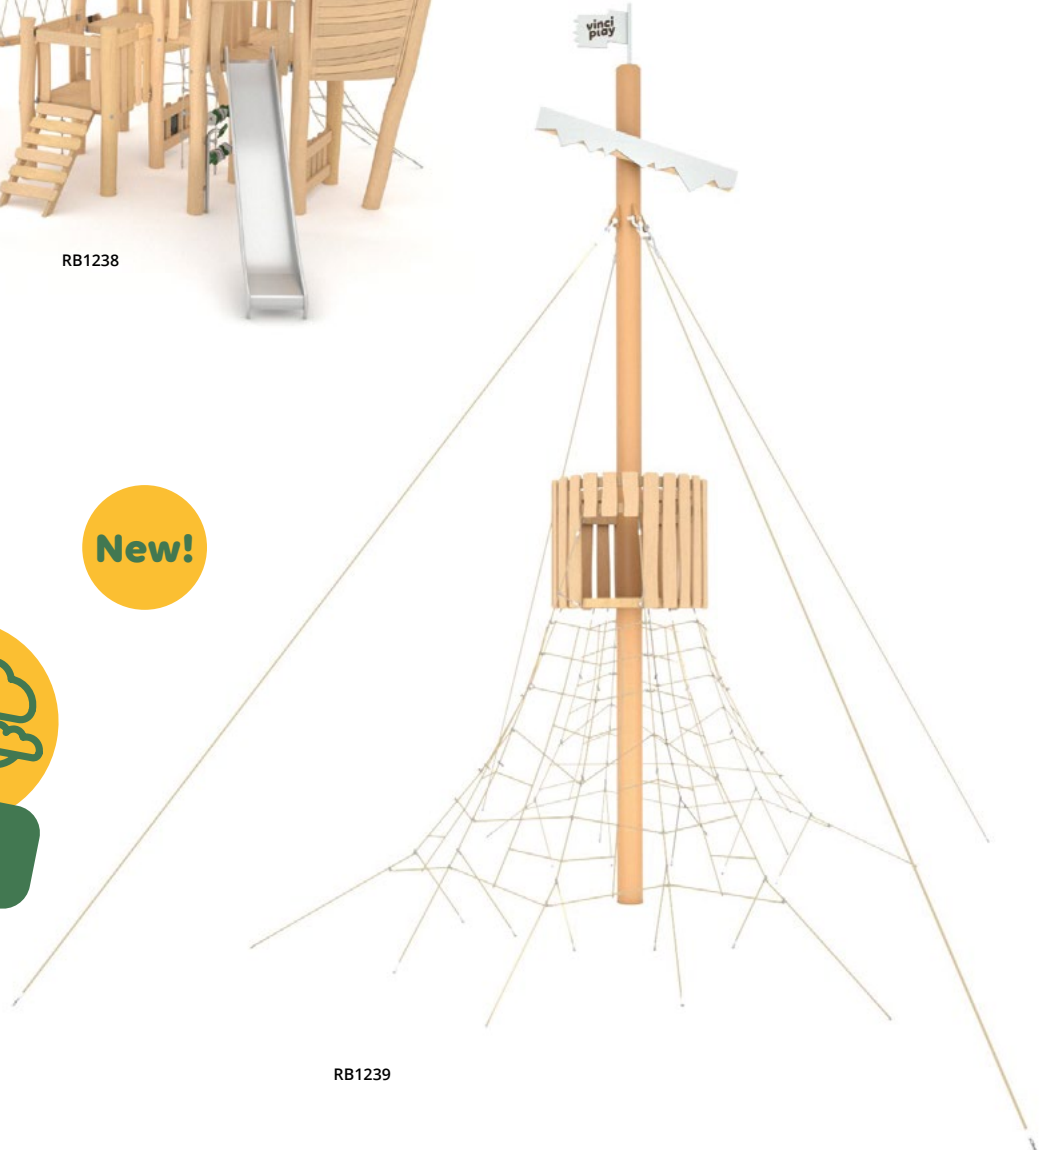

RB1216

RB1217

Product code		Product length	Product width	Product height	Age range	Number of users	Safety zone	Free-fall height
RB1216	-	680 cm	680 cm	355 cm	5+	28	61,5 m ²	238 cm
RB1217	-	950 cm	890 cm	435 cm	5+	39	84,3 m ²	238 cm

RB1241

RB1243

RB1244

RB1242

RB1245

RB1246

Product code		Product length	Product width	Product height	Age range	Number of users	Safety zone	Free-fall height
RB1241	●	275 cm	130 cm	210 cm	1+	12	22,8 m ²	< 60 cm
RB1242	●	400 cm	270 cm	290 cm	2+	11	32,7 m ²	90 cm
RB1243	●	170 cm	130 cm	135 cm	1+	10	18,3 m ²	< 60 cm
RB1244	●	170 cm	130 cm	170 cm	1+	11	18,3 m ²	< 60 cm
RB1245	●	430 cm	230 cm	170 cm	1+	25	29,3 m ²	< 60 cm
RB1246	●	830 cm	350 cm	290 cm	2+	36	52,3 m ²	90 cm

Product code		Product length	Product width	Product height	Age range	Number of users	Safety zone	Free-fall height
RB1231	●	490 cm	290 cm	400 cm	3+	12	29,8 m ²	90 cm
RB1232	●	320 cm	150 cm	160 cm	2+	9	22,6 m ²	110 cm
RB1234	●	400 cm	150 cm	350 cm	1+	9	25,0 m ²	110 cm
RB1235	●	370 cm	300 cm	300 cm	2+	6	28,6 m ²	110 cm
RB1233	●	590 cm	190 cm	310 cm	2+	8	33,4 m ²	110 cm
RB1236	-	320 cm	180 cm	500 cm	3+	5	22,1 m ²	150 cm
RB1237	-	820 cm	340 cm	400 cm	3+	20	49,3 m ²	90 cm

RB1238

New!

RB1239

Product code		Product length	Product width	Product height	Age range	Number of users	Safety zone	Free-fall height
RB1238	●	850 cm	630 cm	460 cm	3+	40	76,5 m ²	150 cm
RB1239	-	750 cm	585 cm	795 cm	5+	18	75,5 m ²	300 cm