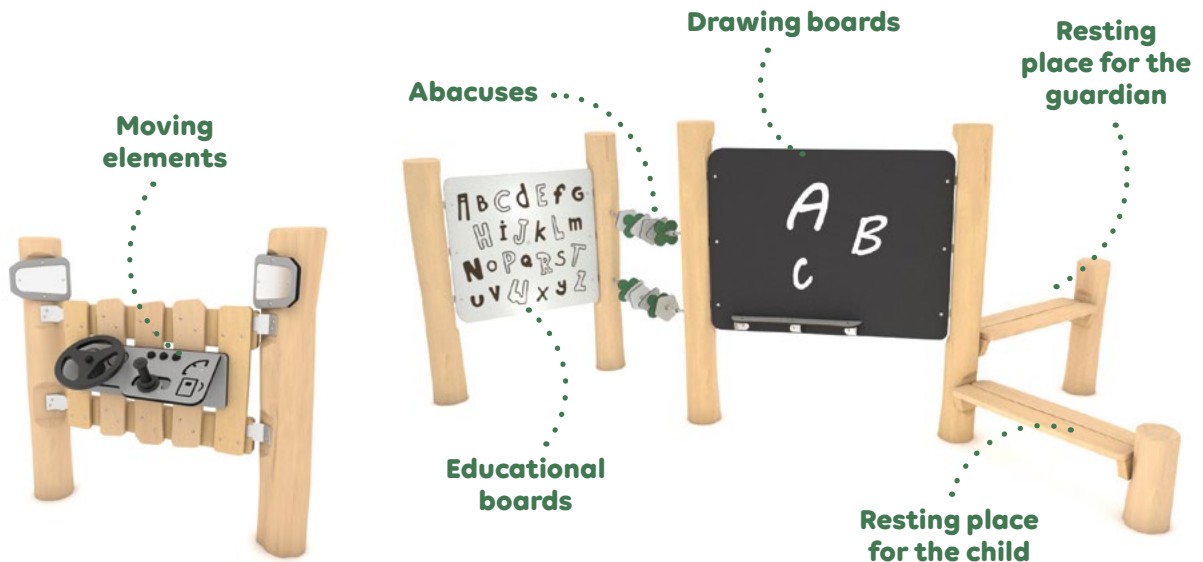

Activity equipment

Freestanding slides

Water and sand play

Educational equipment

Spring riders

Carousels

Swings and see-saws

Zip lines

Sport devices

Small architecture

Robinia

Destination: nature!

The ROBINIA series consists of playground equipment made of natural raw material - Robinia acacia wood, the most durable wood found in Europe. This timber is characterized by natural, bright colours, has high weather resistance, does not require impregnation and can be anchored directly in the ground.

RB1903

Watch movie:

RB1920

RB1902

RB1901

RB1921

Product code		Product length	Product width	Product height	Age range	Number of users	Safety zone	Free-fall height
RB1903	●	840 cm	665 cm	445 cm	6+	38	78,0 m ²	250 cm
RB1920	●	140 cm	140 cm	190 cm	1+	4	17,0 m ²	< 60 cm
RB1901	●	490 cm	190 cm	445 cm	6+	13	36,1 m ²	190 cm
RB1921	●	335 cm	140 cm	190 cm	1+	7	22,3 m ²	< 60 cm
RB1902	●	770 cm	490 cm	505 cm	6+	24	64,3 m ²	210 cm