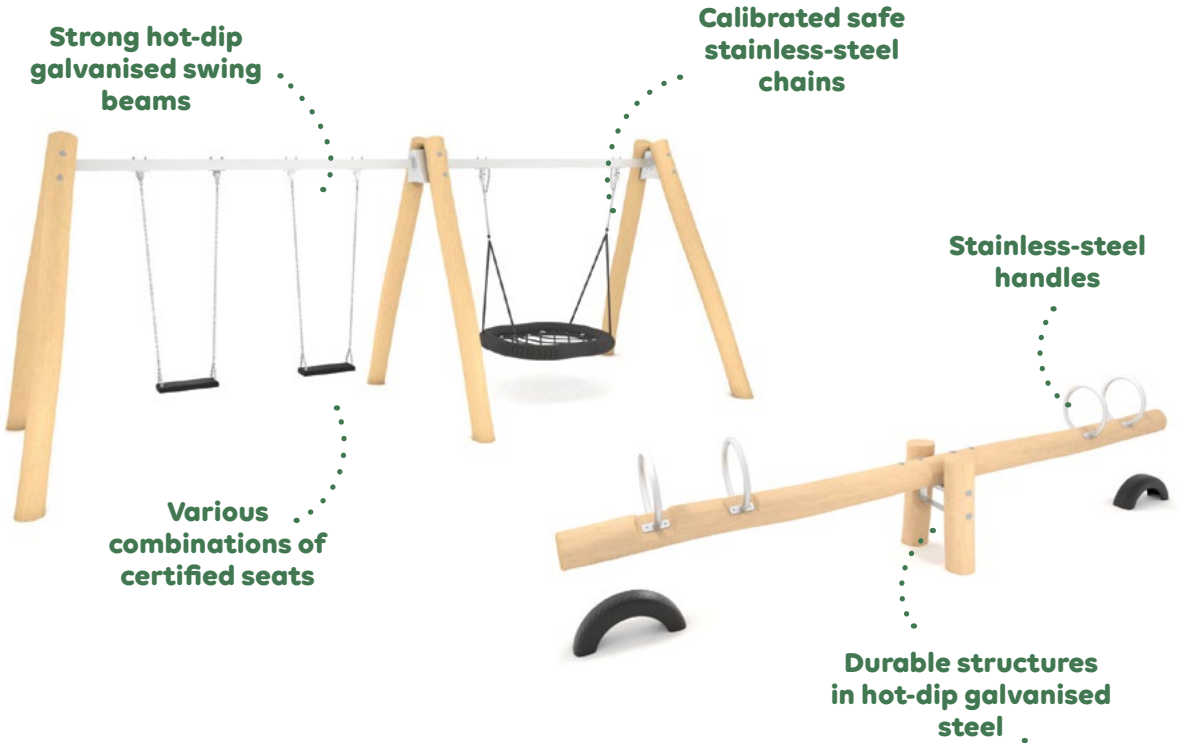

Activity equipment

Freestanding slides

Water and sand play

Educational equipment

Spring riders

Carousels

Swings and see-saws

Zip lines

Sport devices

Small architecture

Robinia

Destination: nature!

The ROBINIA series consists of playground equipment made of natural raw material - Robinia acacia wood, the most durable wood found in Europe. This timber is characterized by natural, bright colours, has high weather resistance, does not require impregnation and can be anchored directly in the ground.

The unique Robinia series has been designed in a comprehensive way to enable creating of an offer containing all types of playground equipment: from tower sets with many climbing elements, through spring riders, carousels and swings, to small architecture.