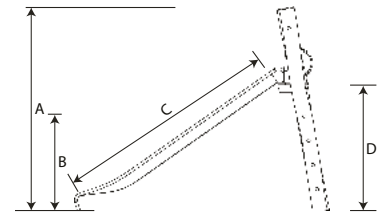

Product code		Product length	Product width	Product height (A)	Age range	Number of users	Safety zone	Free-fall height	Slide height (B)	Slide length (C)	Platform height (D)
RB1290	-	160 cm	110 cm	150 cm	2+	4	16,0 m²	< 60 cm	59 cm	94 cm	59 cm
RB1291	-	201 cm	102 cm	180 cm	2+	4	17,1 m²	90 cm	90 cm	153 cm	90 cm
RB1292	-	250 cm	102 cm	208 cm	3+	4	18,6 m²	120 cm	120 cm	214 cm	120 cm
RB1293	-	298 cm	102 cm	238 cm	3+	4	19,8 m²	150 cm	150 cm	266 cm	150 cm
RB1294	-	346 cm	102 cm	267 cm	3+	5	23,4 m²	180 cm	180 cm	319 cm	180 cm
RB1295	-	190 cm	102 cm	178 cm	3+	2	16,9 m²	< 60 cm	90 cm	153 cm	25 cm
RB1296	-	233 cm	102 cm	208 cm	3+	2	17,8 m²	< 60 cm	120 cm	214 cm	25 cm
RB1297	-	276 cm	102 cm	238 cm	3+	2	18,9 m²	< 60 cm	150 cm	266 cm	25 cm
RB1298	-	319 cm	102 cm	268 cm	3+	2	19,9 m²	< 60 cm	180 cm	319 cm	25 cm
RB1299	-	361 cm	102 cm	298 cm	3+	2	21,2 m²	< 60 cm	210 cm	372 cm	25 cm