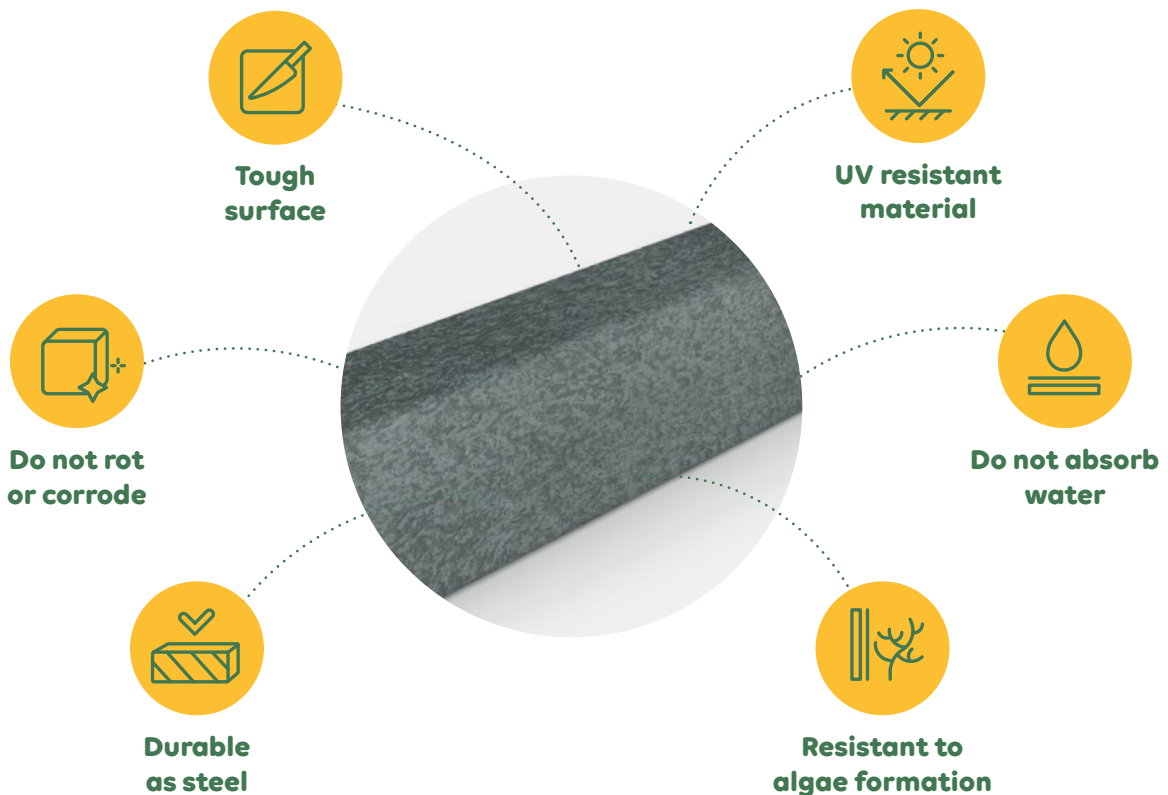

HPL panels

HPL sheets are resistant to chemical and biological factors, UV rays and fluctuating weather conditions. It is PFEC-certified.

Wooden posts

The wood is harvested from forests managed in accordance with the principles of sustainable development

Recycled posts created from composite - an innovative material made of used clothes and foil. Roofs, side panels and manual elements are cut from HDPE plates, which are manufactured from ocean waste - fishing ropes and nets. Both construction poles and elements made of HDPE eco-panels are characterized by high resistance to changing weather conditions, thanks to which they are very durable and safe to use. Recycled series are TÜV certified.