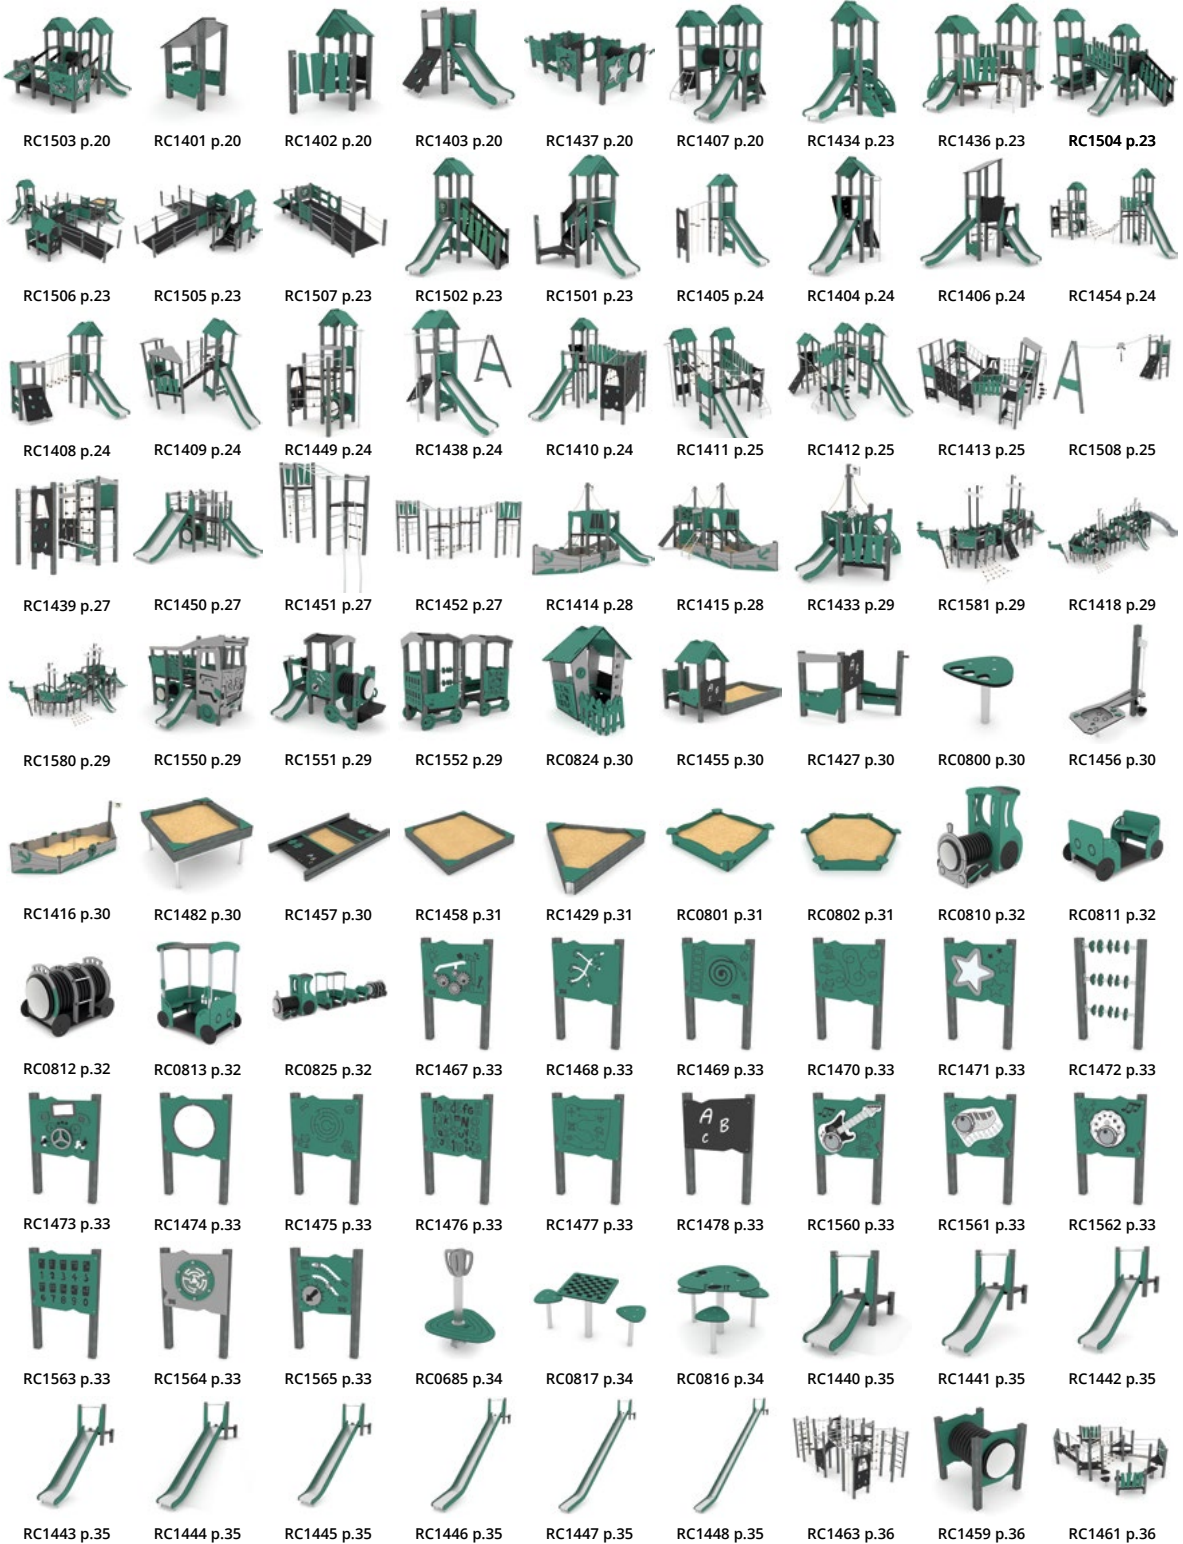

All products

recycled