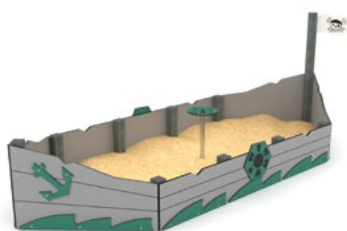

solo • recycled

Fun for the youngest!

The SOLO series is a paradise for preschoolers, ruled by sand, water, sound and movement.

Free fun develops natural creativity, encourages experimentation and unleashes imagination and the desire to cooperate with other children.

Numerous manual and sound elements and educational panels stimulate the senses in a comprehensive way, stimulating the child's intellectual development.

RC1416

Product code		Product length	Product width	Product height	Age range	Number of users	Safety zone	Free-fall height	Construction			Panels	
									steel	wood	recycled	HDPE	HPL
RC0824	●	188 cm	141 cm	155 cm	1 - 8	13	17,6 m²	< 60 cm	-	-	-	●	-
RC1455	●	348 cm	171 cm	191 cm	1 - 12	23	28,6 m²	< 60 cm	-	-	●	●	-
RC1427	●	167 cm	97 cm	114 cm	1 - 8	5	14,5 m²	< 60 cm	-	-	●	●	-
RC0800	●	30 cm	30 cm	40 cm	1 - 12	1	8,7 m²	< 60 cm	●	-	-	●	-
RC1456	●	145 cm	62 cm	170 cm	1 - 12	5	13,7 m²	< 60 cm	-	-	●	●	-
RC1416	-	415 cm	165 cm	140 cm	1 - 12	11	27,0 m²	< 60 cm	-	-	●	●	-
RC1482	●	139 cm	139 cm	78 cm	1 - 12	8	17,3 m²	< 60 cm	-	-	●	●	-
RC1457	-	380 cm	210 cm	35 cm	1 - 12	11	32,7 m²	< 60 cm	-	-	●	●	-