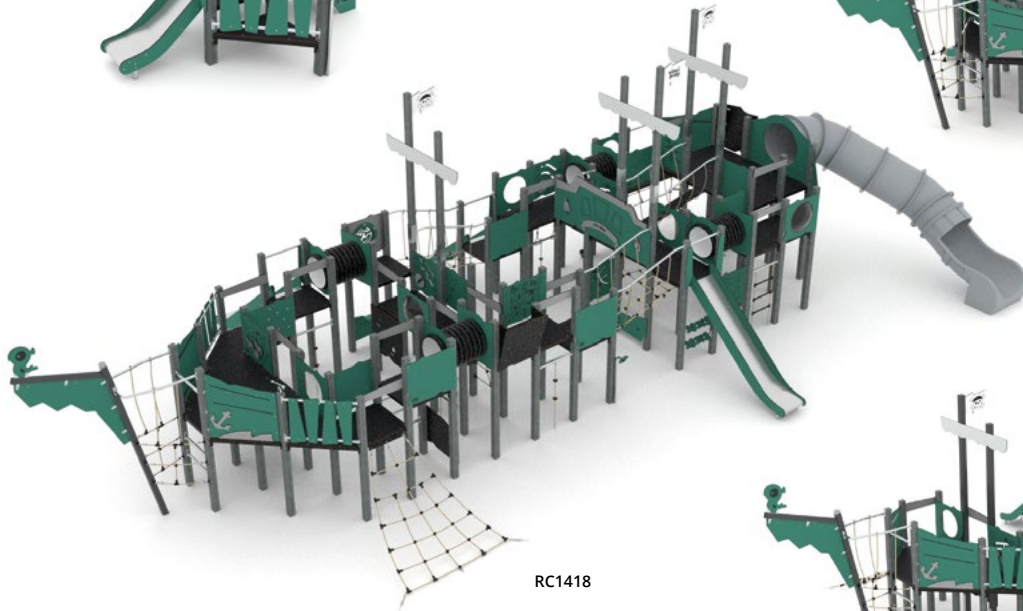

RC1433

RC1418