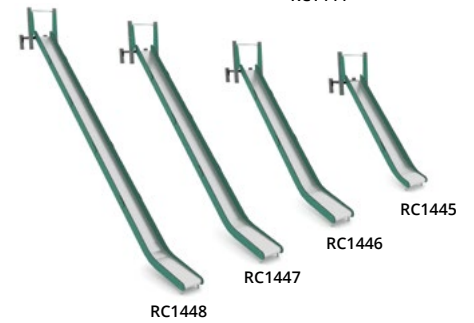

RC0685

RC0817

RC0816

Product code		Product length	Product width	Product height	Age range	Number of users	Safety zone	Free-fall height	Construction			Panels	
									steel	wood	recycled	HDPE	HPL
RC0685	-	84 cm	79 cm	123 cm	3 - 12	2	11,5 m ²	< 60 cm	●	-	-	●	-
RC0817	-	120 cm	50 cm	59 cm	3 - 12	2	12,0 m ²	< 60 cm	●	-	-	●	-
RC0816	-	94 cm	87 cm	< 60 cm	3 - 12	3	11,9 m ²	< 60 cm	●	-	-	●	-