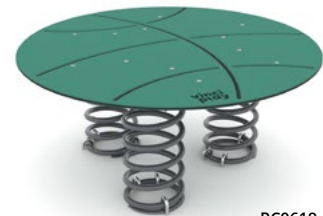

RC0619

Product code		Product length	Product width	Product height	Age range	Number of users	Safety zone	Free-fall height	Panels	
									HDPE	HPL
RC0627	-	493 cm	431 cm	45 cm	3 - 14	27	45,4 m²	< 60 cm	●	-
RC0612	-	104 cm	27 cm	46 cm	3 - 12	1	11,3 m²	< 60 cm	●	-
RC0619	-	100 cm	100 cm	45 cm	3 - 14	3	12,6 m²	< 60 cm	●	-