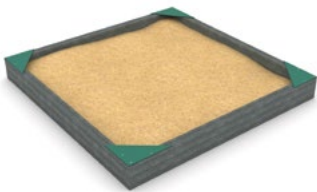

RC1458

Product code		Product length	Product width	Product height	Age range	Number of users	Safety zone	Free-fall height	Construction			Panels	
									steel	wood	recycled	HDPE	HPL
RC1458	-	258 cm	258 cm	28 cm	1 - 12	16	29,2 m²	< 60 cm	-	-	●	●	-
RC1429	-	254 cm	221 cm	28 cm	1 - 12	9	21,8 m²	< 60 cm	-	-	●	●	-
RC0801	-	178 cm	178 cm	30 cm	1 - 12	11	20,9 m²	< 60 cm	●	-	-	●	-
RC0802	-	323 cm	287 cm	43 cm	1 - 12	18	29,1 m²	< 60 cm	●	-	-	●	-