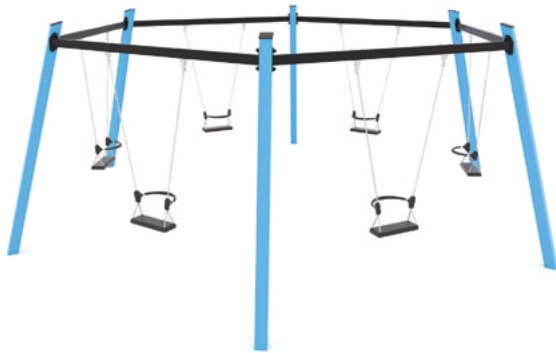

ST0516

Product code		Product length	Product width	Product height	Age range	Number of users	Safety zone	Free-fall height	Construction			Colour options
									steel	inox	wood	
ST0515	-	640 cm	610 cm	234 cm	1 - 3/3 - 14	5	46,4 m²	130 cm	●	-	-	
ST0516	-	560 cm	640 cm	235 cm	1 - 3/3 - 14	6	54,5 m²	130 cm	●	-	-	
ST0517	●	238 cm	337 cm	293 cm	3 - 12	1	18,1 m²	145 cm	●	-	-