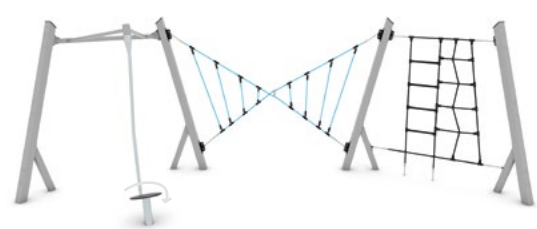

1609

1631

Product code		Product length	Product width	Product height	Age range	Number of users	Safety zone	Free-fall height	Construction			Ropes options
									steel	inox	wood	
1609	-	336 cm	43 cm	223 cm	4 - 14	4	19,9 m²	100 cm	●	-	-	● ● ● ●
1635	-	258 cm	224 cm	223 cm	4 - 14	10	23,3 m²	200 cm	●	-	-	● ● ● ●
1630	-	725 cm	180 cm	225 cm	4 - 14	14	41,9 m²	200 cm	●	-	-	● ● ● ●
1610	-	336 cm	50 cm	223 cm	4 - 14	3	20,3 m²	100 cm	●	-	-	● ● ● ●
1636	-	260 cm	225 cm	225 cm	4 - 14	8	22,2 m²	200 cm	●	-	-	● ● ● ●
1631	-	650 cm	215 cm	225 cm	4 - 14	14	40,0 m²	200 cm	●	-	-	● ● ● ●
1633	-	385 cm	365 cm	225 cm	4 - 14	3	32,9 m²	70 cm	●	-	-	-
1634	-	365 cm	260 cm	225 cm	4 - 14	7	25,9 m²	200 cm	●	-	-	● ● ● ●
1637	-	722 cm	625 cm	223 cm	4 - 14	16	51,3 m²	200 cm	●	-	-	● ● ● ●