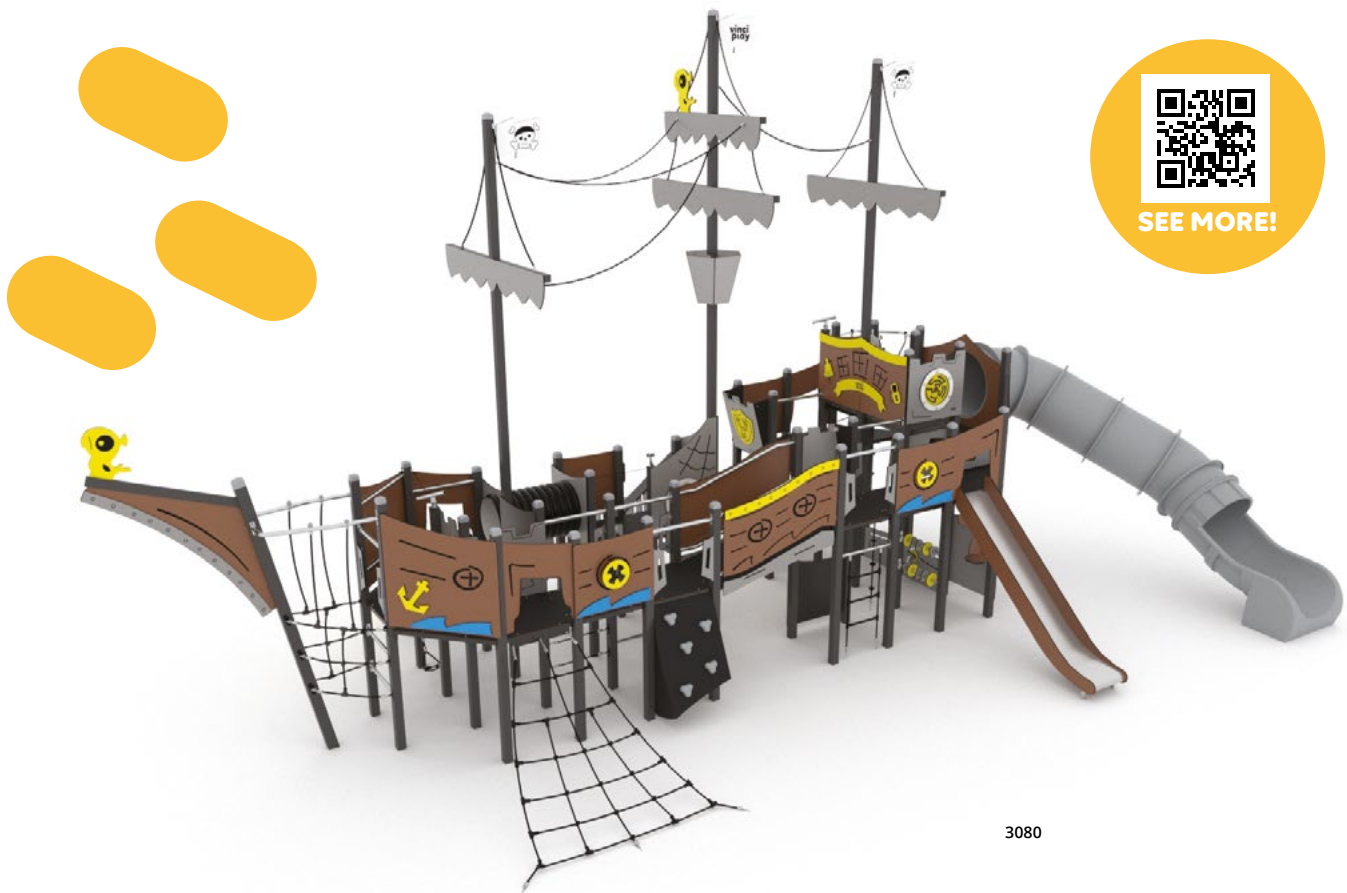

3080

Product code		Product length	Product width	Product height	Age range	Number of users	Safety zone	Free-fall height	Slide/s height	Tube/s height	Construction				
											steel	inox	wood	HDPE	HPL
3080		1200 cm	605 cm	645 cm	4 - 14	87	100,9 m²	270 cm	120, 150 cm	180 cm			-		-

Characteristics of the CASTILLO series:

- Galvanised steel construction
- Stainless steel construction or elements
- HPL HEXA platforms
- HDPE panels
- Polycarbonate (PC) panels
- UV printed PC panels
- Stainless steel slides
- Durable connectors
- Ropes with steel core
- Protective tops
- PP tunnels
- Stainless steel tube slides

Colour & material options*:

- Construction:
  - Painted steel RAL7016
  - Stainless steel
- Slides:
  - Stainless steel
  - Fiberglass
- Tubes:
  - Stainless steel
  - PE

*Material options apply to selected products, for more information visit: www.vinci-play.com