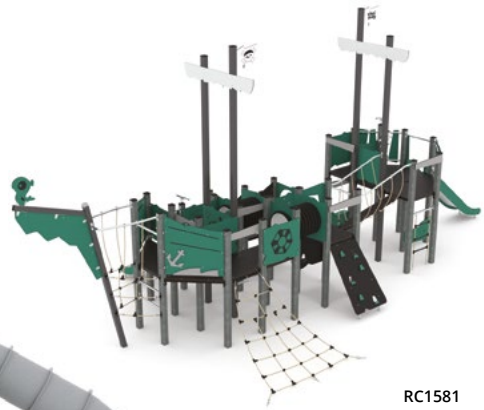

RC1414

RC1415

Product code		Product length	Product width	Product height	Age range	Number of users	Safety zone	Free-fall height	Slide/s height	Platform/s height	Construction			Panels variants	
											steel	wood	recycled	HDPE	HPL
RC1414		395 cm	330 cm	260 cm	3 - 14	21	31,4 m <sup>2</sup>	90 cm	90 cm	90 cm	-	-			-
RC1415		615 cm	395 cm	290 cm	3 - 14	34	47,7 m <sup>2</sup>	120 cm	90, 120 cm	90, 120 cm	-	-			-

RC1433

RC1581

RC1418

RC1580

RC1550

RC1551

RC1552

Product code		Product length	Product width	Product height	Age range	Number of users	Safety zone	Free-fall height	Slide/s height	Platform/s height	Construction			Panels variants	
											steel	wood	recycled	HDPE	HPL
RC1433	●	300 cm	275 cm	250 cm	1 - 8	14	25,1 m <sup>2</sup>	< 60 cm	59 cm	35, 59 cm	-	-	●	●	-
RC1581	●	1100 cm	525 cm	485 cm	3 - 14	52	74,6 m <sup>2</sup>	150 cm	90, 150 cm	35, 90, 120, 150 cm	-	-	●	●	-
RC1418	●	1575 cm	805 cm	490 cm	3 - 14	120	134,5 m <sup>2</sup>	180 cm	120, 150, 180* cm	120, 150, 180 cm	-	-	●	●	-
RC1580	●	1285 cm	740 cm	490 cm	3 - 14	82	98,3 m <sup>2</sup>	180 cm	120, 150, 180 cm	120, 150, 180 cm	-	-	●	●	-
RC1550	●	386 cm	336 cm	260 cm	3 - 12	28	33,3 m <sup>2</sup>	120 cm	90 cm	40, 90, 120 cm	-	-	●	●	-
RC1551	●	292 cm	220 cm	214 cm	1 - 8	12	25,3 m <sup>2</sup>	< 60 cm	59 cm	59 cm	-	-	●	●	-
RC1552	●	244 cm	100 cm	184 cm	1 - 8	10	19,9 m <sup>2</sup>	< 60 cm	-	35 cm	-	-	●	●	-