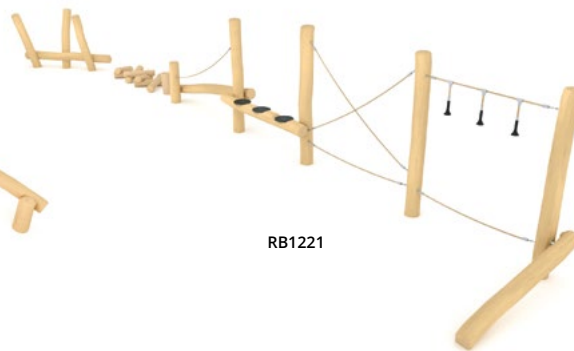

More configurations  
available on [www.vinci-play.com](http://www.vinci-play.com)

RB1282

RB1380

New!

RB1285

Product code		Product length	Product width	Product height	Age range	Number of users	Safety zone	Free-fall height
RB1282	-	347 cm	43 cm	220 cm	3+	10	20,6 m <sup>2</sup>	120 cm
RB1380	●	170 cm	170 cm	50 cm	4+	6	20,2 m <sup>2</sup>	< 60 cm
RB1285	-	175 cm	83 cm	175 cm	3+	3	18,7 m <sup>2</sup>	175 cm

RB1277

RB1281

RB1276

RB1275

Product code		Product length	Product width	Product height	Age range	Number of users	Safety zone	Free-fall height
RB1277	-	230 cm	230 cm	200 cm	4+	10	32,0 m <sup>2</sup>	190 cm
RB1276	-	191 cm	185 cm	110 cm	3+	4	19,6 m <sup>2</sup>	110 cm
RB1275	-	314 cm	253 cm	110 cm	3+	14	27,2 m <sup>2</sup>	110 cm
RB1281	●	335 cm	320 cm	115 cm	3+	8	30,3 m <sup>2</sup>	115 cm

Watch movie:

Customise your own obstacle course

Product code		Product length	Product width	Product height	Age range	Number of users	Safety zone	Free-fall height
RB1218	-	860 cm	50 cm	190 cm	3+	16	38,6 m <sup>2</sup>	< 60 cm
RB1219	-	1060 cm	280 cm	195 cm	3+	24	53,5 m <sup>2</sup>	< 60 cm
RB1220	-	1380 cm	565 cm	190 cm	3+	51	106,3 m <sup>2</sup>	< 60 cm
RB1221	-	1195 cm	195 cm	190 cm	3+	23	55,9 m <sup>2</sup>	< 60 cm
RB1222	-	1225 cm	520 cm	245 cm	5+	46	98,9 m <sup>2</sup>	190 cm

RB1223

RB1224

Product code		Product length	Product width	Product height	Age range	Number of users	Safety zone	Free-fall height
RB1223	-	940 cm	510 cm	295 cm	3+	42	82,8 m <sup>2</sup>	190 cm
RB1224	-	1330 cm	940 cm	295 cm	6+	62	130,9 m <sup>2</sup>	200 cm