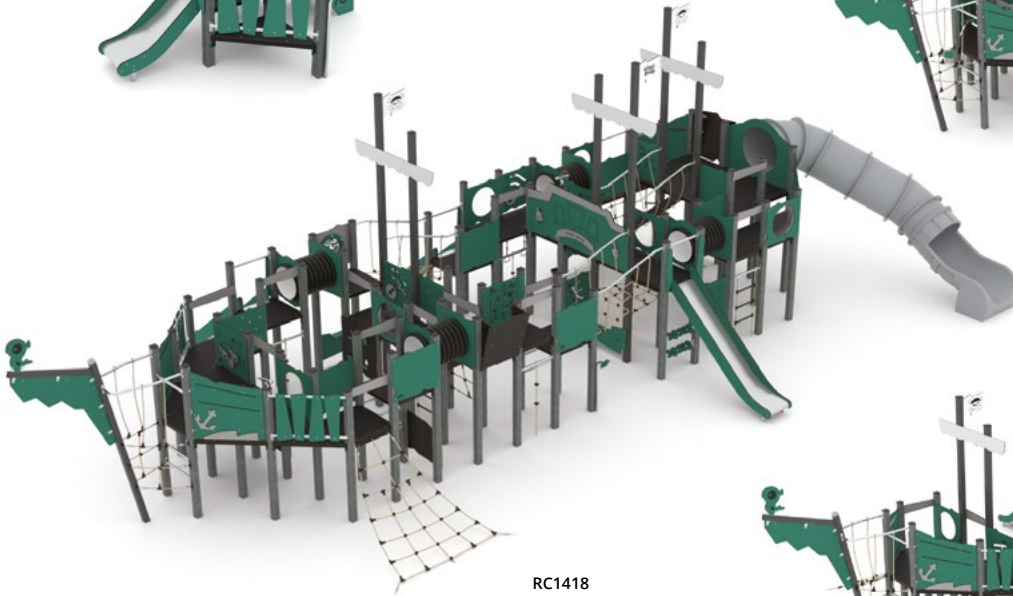

RC1414

RC1415

Product code		Product length	Product width	Product height	Age range	Number of users	Safety zone	Free-fall height	Slide/s height	Platform/s height	Construction			Panels variants	
											steel	wood	recycled	HDPE	HPL
RC1414		395 cm	330 cm	260 cm	3 - 14	21	31,4 m <sup>2</sup>	90 cm	90 cm	90 cm	-	-			-
RC1415		615 cm	395 cm	290 cm	3 - 14	34	47,7 m <sup>2</sup>	120 cm	90, 120 cm	90, 120 cm	-	-			-

RC1433

RC1581

RC1418

RC1580

RC1550

RC1551

RC1552

Product code		Product length	Product width	Product height	Age range	Number of users	Safety zone	Free-fall height	Slide/s height	Platform/s height	Construction			Panels variants	
											steel	wood	recycled	HDPE	HPL
RC1433	●	300 cm	275 cm	250 cm	1 - 8	14	25,1 m <sup>2</sup>	< 60 cm	59 cm	35, 59 cm	-	-	●	●	-
RC1581	●	1100 cm	525 cm	485 cm	3 - 14	52	74,6 m <sup>2</sup>	150 cm	90, 150 cm	35, 90, 120, 150 cm	-	-	●	●	-
RC1418	●	1575 cm	805 cm	490 cm	3 - 14	120	134,5 m <sup>2</sup>	180 cm	120, 150, 180* cm	120, 150, 180 cm	-	-	●	●	-
RC1580	●	1285 cm	740 cm	490 cm	3 - 14	82	98,3 m <sup>2</sup>	180 cm	120, 150, 180 cm	120, 150, 180 cm	-	-	●	●	-
RC1550	●	386 cm	336 cm	260 cm	3 - 12	28	33,3 m <sup>2</sup>	120 cm	90 cm	40, 90, 120 cm	-	-	●	●	-
RC1551	●	292 cm	220 cm	214 cm	1 - 8	12	25,3 m <sup>2</sup>	< 60 cm	59 cm	59 cm	-	-	●	●	-
RC1552	●	244 cm	100 cm	184 cm	1 - 8	10	19,9 m <sup>2</sup>	< 60 cm	-	35 cm	-	-	●	●	-