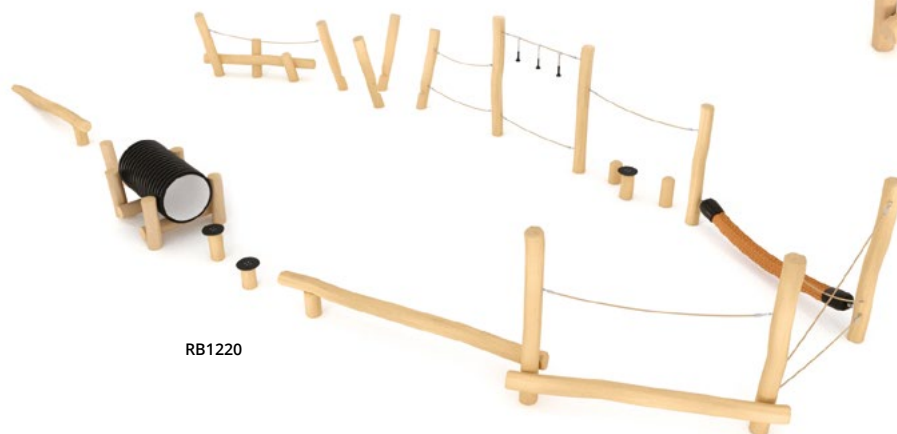

More configurations  
available on [www.vinci-play.com](http://www.vinci-play.com)

RB1282

RB1380

New!

RB1285

Product code		Product length	Product width	Product height	Age range	Number of users	Safety zone	Free-fall height
RB1282	-	347 cm	43 cm	220 cm	3+	10	20,6 m <sup>2</sup>	120 cm
RB1380	●	170 cm	170 cm	50 cm	4+	6	20,2 m <sup>2</sup>	< 60 cm
RB1285	-	175 cm	83 cm	175 cm	3+	3	18,7 m <sup>2</sup>	175 cm

RB1277

RB1281

RB1276

RB1275

Product code		Product length	Product width	Product height	Age range	Number of users	Safety zone	Free-fall height
RB1277	-	230 cm	230 cm	200 cm	4+	10	32,0 m <sup>2</sup>	190 cm
RB1276	-	191 cm	185 cm	110 cm	3+	4	19,6 m <sup>2</sup>	110 cm
RB1275	-	314 cm	253 cm	110 cm	3+	14	27,2 m <sup>2</sup>	110 cm
RB1281	●	335 cm	320 cm	115 cm	3+	8	30,3 m <sup>2</sup>	115 cm

Watch movie:

Customise your own obstacle course

Product code		Product length	Product width	Product height	Age range	Number of users	Safety zone	Free-fall height
RB1218	-	860 cm	50 cm	190 cm	3+	16	38,6 m <sup>2</sup>	< 60 cm
RB1219	-	1060 cm	280 cm	195 cm	3+	24	53,5 m <sup>2</sup>	< 60 cm
RB1220	-	1380 cm	565 cm	190 cm	3+	51	106,3 m <sup>2</sup>	< 60 cm
RB1221	-	1195 cm	195 cm	190 cm	3+	23	55,9 m <sup>2</sup>	< 60 cm
RB1222	-	1225 cm	520 cm	245 cm	5+	46	98,9 m <sup>2</sup>	190 cm

RB1223

RB1224

Product code		Product length	Product width	Product height	Age range	Number of users	Safety zone	Free-fall height
RB1223	-	940 cm	510 cm	295 cm	3+	42	82,8 m <sup>2</sup>	190 cm
RB1224	-	1330 cm	940 cm	295 cm	6+	62	130,9 m <sup>2</sup>	200 cm