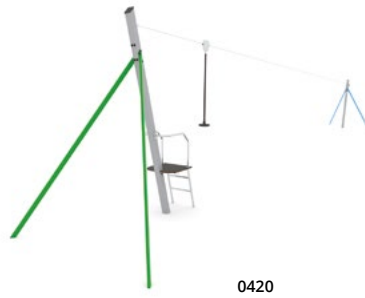

0420

Product code	Product length	Product width	Product height	Age range	Number of users	Safety zone	Free-fall height	Platform/s height	Construction		Colour variants	
									steel	inox wood	HDPE/ HPL	ropes
0415	2255 cm	326 cm	346 cm	5 - 14	1	80,1 m²	140 cm	59 cm	● ●	-	-	-
0420	2445 cm	312 cm	395 cm	5 - 14	1	84,4 m²	175 cm	98 cm	● ● ● ● ● ●	-	-	-
0421	2417 cm	298 cm	395 cm	5 - 14	2	133,4 m²	175 cm	98 cm	● ● ● ● ● ●	-	-	-
0420H	2445 cm	312 cm	395 cm	5 - 14	1	84,4 m²	85 cm	-	● ● ● ● ● ●	-	-	-
0421H	2417 cm	250 cm	395 cm	5 - 14	2	133,4 m²	85 cm	-	● ● ● ● ● ●	-	-	-

Characteristics of the CLIMBOO series:

Stainless steel construction or elements

Galvanised steel construction or elements

Wood construction

Galvanised anchors

HPL HEXA platforms

HDPE panels

Durable connectors

Ropes with steel core

Protective tops

PP tunnels

Colour & material options*:

Colour (panels & construction parts):

- C11E HDPE - multicolour
- C1 HPL - RAL6000
- C3 HPL - RAL5024
- C12E HDPE - grey/black
- C2 HPL - RAL3000
- C9 HPL - wood pattern
- CASTILLO
- JUNGLE
- SPACE

Colour (ropes):

- L5 - blue
- L6 - black
- L7 - red
- L8 - beige

Platforms:

- HEXA HPL
- HEXA plywood

Anchoring:

- Surface
- Deep

*Material options apply to selected products, for more information visit: www.vinci-play.com