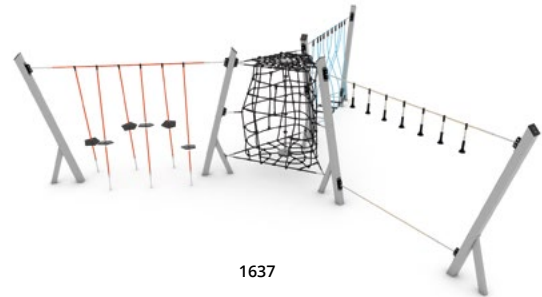

1637

Product code		Product length	Product width	Product height	Age range	Number of users	Safety zone	Free-fall height	Construction			Ropes options
									steel	inox	wood	
1609	-	336 cm	43 cm	223 cm	4 - 14	4	19,9 m²	100 cm	●	-	-	● ● ● ●
1635	-	258 cm	224 cm	223 cm	4 - 14	10	23,3 m²	200 cm	●	-	-	● ● ● ●
1630	-	725 cm	180 cm	225 cm	4 - 14	14	41,9 m²	200 cm	●	-	-	● ● ● ●
1610	-	336 cm	50 cm	223 cm	4 - 14	3	20,3 m²	100 cm	●	-	-	● ● ● ●
1636	-	260 cm	225 cm	225 cm	4 - 14	8	22,2 m²	200 cm	●	-	-	● ● ● ●
1631	-	650 cm	215 cm	225 cm	4 - 14	14	40,0 m²	200 cm	●	-	-	● ● ● ●
1633	-	385 cm	365 cm	225 cm	4 - 14	3	32,9 m²	70 cm	●	-	-	-
1634	-	365 cm	260 cm	225 cm	4 - 14	7	25,9 m²	200 cm	●	-	-	● ● ● ●
1637	-	722 cm	625 cm	223 cm	4 - 14	16	51,3 m²	200 cm	●	-	-	● ● ● ●