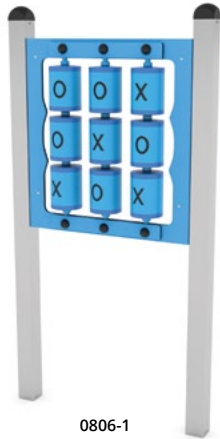

0806-1

Product code		Product length	Product width	Product height	Age range	Number of users	Safety zone	Free-fall height	Construction			Panels			
									steel	inox	wood	HDPE	HPL		
0122	●	144 cm	77 cm	97 cm	1 - 12	4	13,2 m²	< 60 cm	●	●	-	●	●	●	●
0120	●	76 cm	15 cm	97 cm	1 - 12	2	9,9 m²	< 60 cm	●	●	-	●	-	●	-
0121	●	80 cm	78 cm	97 cm	1 - 12	3	11,6 m²	< 60 cm	●	●	-	●	●	●	●
0806-1	●	90 cm	15 cm	165 cm	3 - 12	2	10,3 m²	< 60 cm	●	-	-	●	-	●	-
0808-1	●	35 cm	17 cm	100 cm	3 - 12	2	8,7 m²	< 60 cm	-	●	-	●	-	●	-
0804	●	120 cm	17 cm	130 cm	3 - 12	2	11,4 m²	< 60 cm	●	-	-	-	-	●	-
0685	-	84 cm	79 cm	123 cm	3 - 12	2	11,5 m²	< 60 cm	-	●	-	●	-	-	-
0809	-	81 cm	81 cm	300 cm	3 - 12	4	11,7 m²	< 60 cm	●	-	-	-	-	-	-