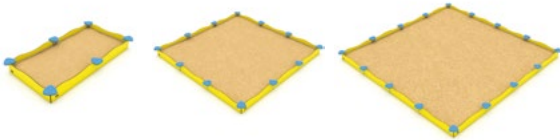

More configurations
available on www.vinci-play.com

Product code		Product length	Product width	Product height	Age range	Number of users	Safety zone	Free-fall height	Construction			Panels	
									steel	inox	wood	HDPE	HPL
0801-1	-	178 cm	178 cm	30 cm	1 - 12	11	20,9 m²	< 60 cm	●	-	-		
0802-1	-	323 cm	287 cm	43 cm	1 - 12	18	29,1 m²	< 60 cm	●	-	-		
0800	●	30 cm	30 cm	40 cm	1 - 12	1	8,7 m²	< 60 cm	●	-	-		
WD1416	-	415 cm	165 cm	140 cm	1 - 12	11	27,0 m²	< 60 cm	-	-	●		
WD1482	●	139 cm	139 cm	78 cm	1 - 12	8	17,3 m²	< 60 cm	-	-	●