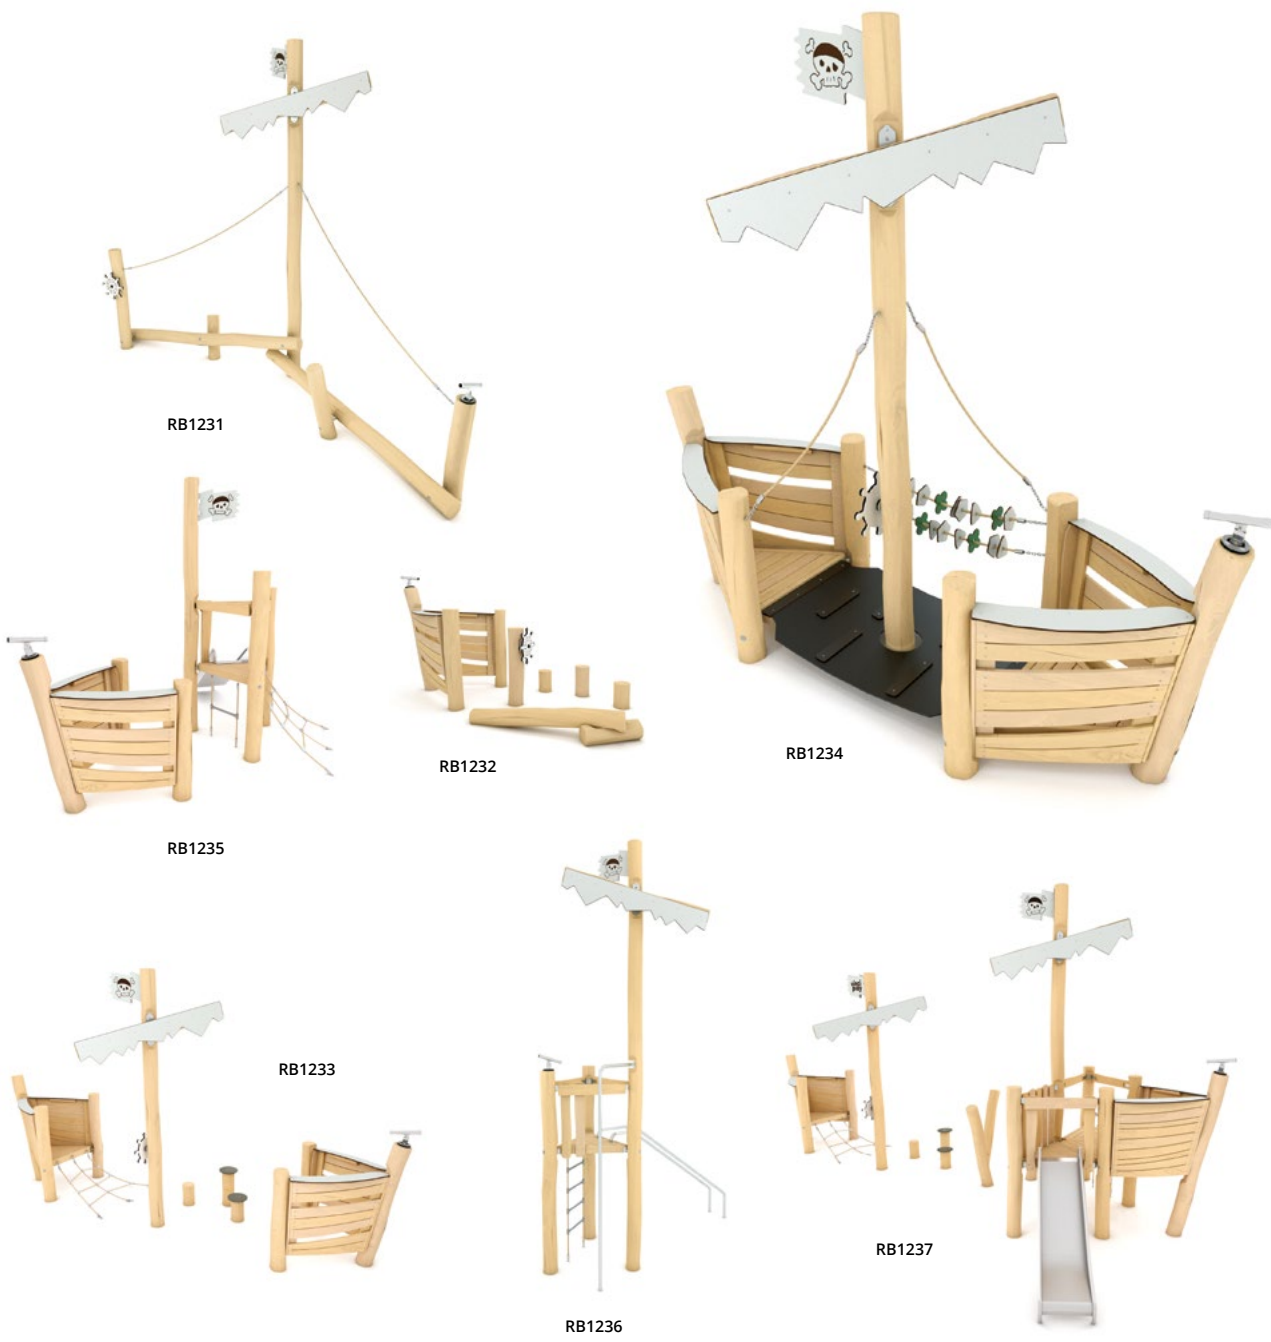

RB1216

RB1217

Product code		Product length	Product width	Product height	Age range	Number of users	Safety zone	Free-fall height
RB1216	-	680 cm	680 cm	355 cm	5+	28	61,5 m <sup>2</sup>	238 cm
RB1217	-	950 cm	890 cm	435 cm	5+	39	84,3 m <sup>2</sup>	238 cm

RB1241

RB1243

RB1244

RB1242

RB1245

RB1246

Product code		Product length	Product width	Product height	Age range	Number of users	Safety zone	Free-fall height
RB1241	●	275 cm	130 cm	210 cm	1+	12	22,8 m <sup>2</sup>	< 60 cm
RB1242	●	400 cm	270 cm	290 cm	2+	11	32,7 m <sup>2</sup>	90 cm
RB1243	●	170 cm	130 cm	135 cm	1+	10	18,3 m <sup>2</sup>	< 60 cm
RB1244	●	170 cm	130 cm	170 cm	1+	11	18,3 m <sup>2</sup>	< 60 cm
RB1245	●	430 cm	230 cm	170 cm	1+	25	29,3 m <sup>2</sup>	< 60 cm
RB1246	●	830 cm	350 cm	290 cm	2+	36	52,3 m <sup>2</sup>	90 cm

Product code		Product length	Product width	Product height	Age range	Number of users	Safety zone	Free-fall height
RB1231	●	490 cm	290 cm	400 cm	3+	12	29,8 m <sup>2</sup>	90 cm
RB1232	●	320 cm	150 cm	160 cm	2+	9	22,6 m <sup>2</sup>	110 cm
RB1234	●	400 cm	150 cm	350 cm	1+	9	25,0 m <sup>2</sup>	110 cm
RB1235	●	370 cm	300 cm	300 cm	2+	6	28,6 m <sup>2</sup>	110 cm
RB1233	●	590 cm	190 cm	310 cm	2+	8	33,4 m <sup>2</sup>	110 cm
RB1236	-	320 cm	180 cm	500 cm	3+	5	22,1 m <sup>2</sup>	150 cm
RB1237	-	820 cm	340 cm	400 cm	3+	20	49,3 m <sup>2</sup>	90 cm

RB1238

Product code		Product length	Product width	Product height	Age range	Number of users	Safety zone	Free-fall height
RB1238		850 cm	630 cm	460 cm	3+	40	76,5 m <sup>2</sup>	150 cm

New!

RB1247

Product code		Product length	Product width	Product height	Age range	Number of users	Safety zone	Free-fall height
RB1247	-	1140 cm	535 cm	310 cm	3+	36	83,9 m <sup>2</sup>	120 cm