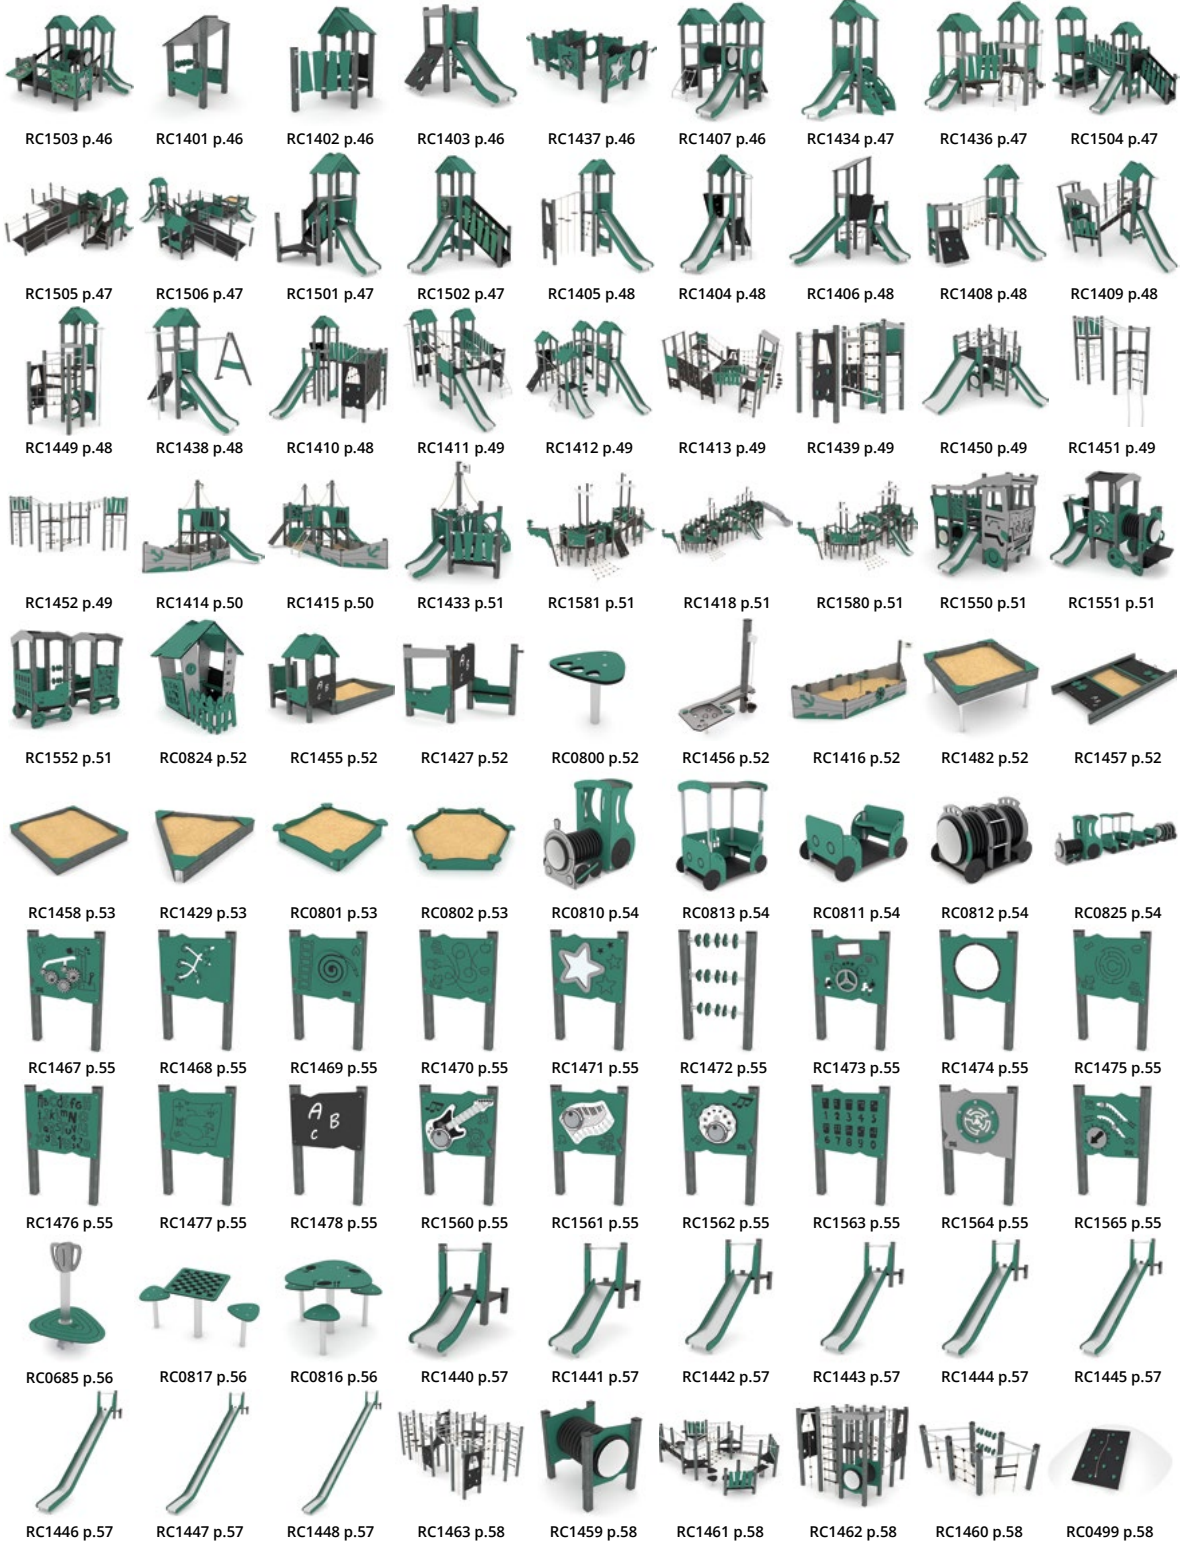

All products

recycled