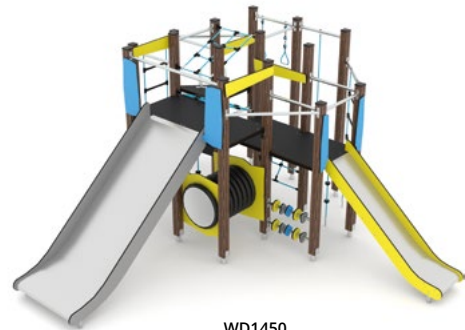

WD1449

WD1412

WD1411

WD1454

WD1413

WD1450

Product code		Product length	Product width	Product height	Age range	Number of users	Safety zone	Free-fall height	Slide/s height	Platform/s height	Construction		Panels variants	
											steel	inox	wood	HDPE
WD1449	-	322 cm	278 cm	367 cm	3 - 14	16	28,5 m <sup>2</sup>	220 cm	-	120, 150, 180 cm	-	-	●	● ● ● ● ● ● ● ●
WD1412	●	565 cm	424 cm	367 cm	3 - 14	31	50,2 m <sup>2</sup>	210 cm	90, 180 cm	90, 120, 150, 180 cm	-	-	●	● ● ● ● ● ● ● ●
WD1411	●	563 cm	357 cm	367 cm	3 - 14	30	47,4 m <sup>2</sup>	180 cm	150 cm	120, 150, 180 cm	-	-	●	● ● ● ● ● ● ● ●
WD1454	-	910 cm	405 cm	410 cm	3 - 14	30	55,3 m <sup>2</sup>	220 cm	210 cm	120, 150, 180, 210 cm	-	-	●	● ● ● ● ● ● ● ●
WD1413	●	627 cm	319 cm	340 cm	3 - 14	51	56,2 m <sup>2</sup>	220 cm	-	120, 150, 180 cm	-	-	●	● ● ● ● ● ● ● ●
WD1450	●	535 cm	510 cm	235 cm	7 - 16	31	45,3 m <sup>2</sup>	220 cm	120, 150 cm	120, 150 cm	-	-	●	● ● ● ● ● ● ● ●