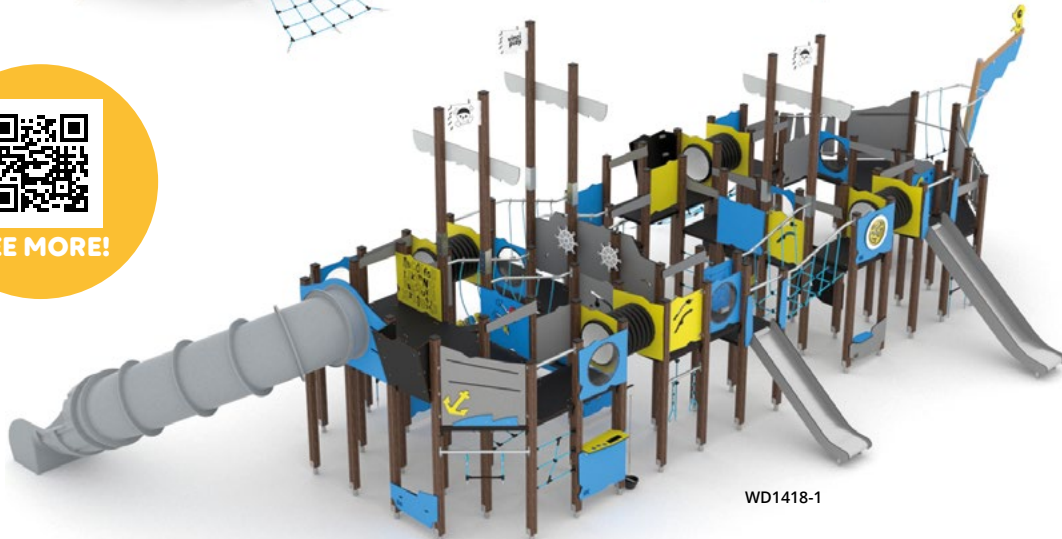

WD1415

WD1414

WD1433

WD1580

WD1581

WD1418-1

Product code		Product length	Product width	Product height	Age range	Number of users	Safety zone	Free-fall height	Slide/s height	Platform/s height	Construction		Panels variants	
											steel	inox	wood	HDPE
WD1433	●	300 cm	275 cm	250 cm	1 - 8	14	25,1 m <sup>2</sup>	< 60 cm	59 cm	35, 59 cm	-	-	●	● ● ● ● ●
WD1414	●	395 cm	330 cm	260 cm	3 - 14	21	31,4 m <sup>2</sup>	90 cm	90 cm	90 cm	-	-	●	● ● ● ● ●
WD1415	●	615 cm	395 cm	290 cm	3 - 14	34	47,7 m <sup>2</sup>	120 cm	90, 120 cm	90, 120 cm	-	-	●	● ● ● ● ●
WD1580	●	1285 cm	740 cm	490 cm	3 - 14	82	98,3 m <sup>2</sup>	180 cm	120, 150, 180 cm	120, 150, 180 cm	-	-	●	● ● ● ● ●
WD1581	●	1100 cm	525 cm	485 cm	3 - 14	52	74,6 m <sup>2</sup>	150 cm	90, 150 cm	35, 90, 120, 150 cm	-	-	●	● ● ● ● ●
WD1418-1	●	1575 cm	805 cm	490 cm	3 - 14	120	134,5 m <sup>2</sup>	180 cm	120, 150, 180* cm	120, 150, 180 cm	-	-	●	● ● ● ● ●