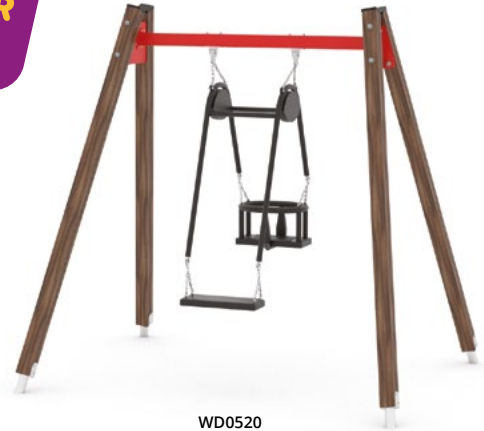

MODULAR SYSTEM

WD0520

More configurations available on www.vinci-play.com

Available seats:

Product code		Product length	Product width	Product height	Age range	Number of users	Safety zone	Free-fall height	Construction			Colour options
									steel	inox	wood	
WD0520	-	195 cm	250 cm	240 cm	1+	2	13,0 m²	175 cm	-	-	wood	
WD1421-1	-	195 cm	250 cm	240 cm	1 - 3/3 - 14	1	13,0 m²	130 cm	-	-	wood	
WD1422-1	-	195 cm	365 cm	240 cm	1 - 3/3 - 14	2	21,5 m²	130 cm	-	-	wood	
WD1491	-	195 cm	550 cm	240 cm	1 - 3/3 - 14	3	35,1 m²	130 cm	-	-	wood	
WD1424-1	-	195 cm	665 cm	240 cm	1 - 3/3 - 14	4	43,7 m²	130 cm	-	-	wood