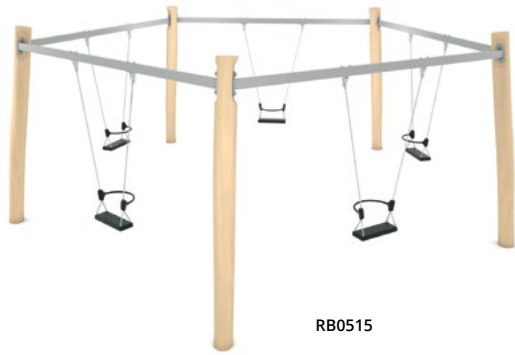

Product code		Product length	Product width	Product height	Age range	Number of users	Safety zone	Free-fall height
RB1423	●	205 cm	327 cm	238 cm	3+	7	18,1 m <sup>2</sup>	130 cm
RB1492	●	205 cm	512 cm	238 cm	1+/3+	8	31,8 m <sup>2</sup>	130 cm
RB1494	●	205 cm	625 cm	238 cm	1+/3+	9	40,3 m <sup>2</sup>	130 cm
RB1497	●	205 cm	581 cm	238 cm	3+	14	37,0 m <sup>2</sup>	130 cm
RB0520	-	210 cm	270 cm	240 cm	1+	2	13,0 m <sup>2</sup>	175 cm
RB0517	●	250 cm	355 cm	300 cm	3+	1	18,1 m <sup>2</sup>	145 cm
RB0513	●	100 cm	310 cm	180 cm	3+	7	15,5 m <sup>2</sup>	105 cm

**New!**

RB0514

**MODULAR SYSTEM**

More configurations available on [www.vinci-play.com](http://www.vinci-play.com)

RB0510

Available seats:

RB0511

RB0512

Product code		Product length	Product width	Product height	Age range	Number of users	Safety zone	Free-fall height
RB0514	-	125 cm	25 cm	145 cm	1+/3+	1	11,9 m <sup>2</sup>	< 60 cm
RB0510	-	20 cm	170 cm	180 cm	1+/3+	1	11,4 m <sup>2</sup>	99 cm
RB0511	-	20 cm	320 cm	180 cm	1+/3+	2	21,2 m <sup>2</sup>	99 cm
RB0512	-	20 cm	470 cm	180 cm	1+/3+	3	31,0 m <sup>2</sup>	99 cm