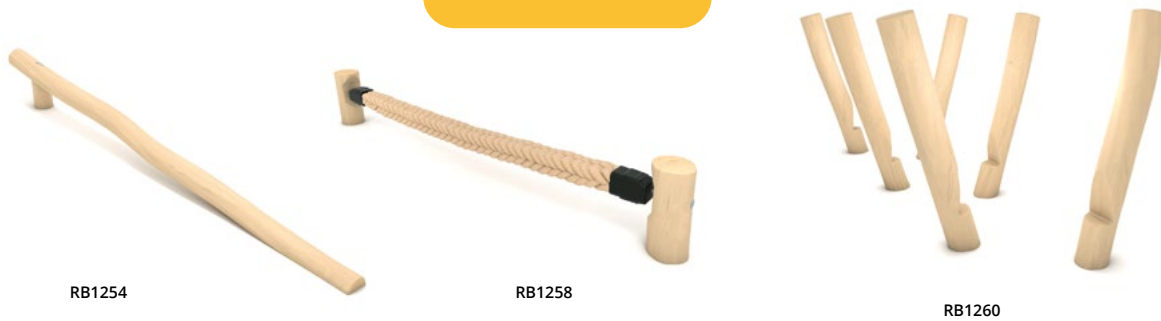

RB1323

RB1324

RB1322

RB1321

RB1227

RB1228

RB1229

Product code		Product length	Product width	Product height	Age range	Number of users	Safety zone	Free-fall height
RB1323	-	150 cm	30 cm	20 cm	-	-	-	-
RB1324	-	85 cm	25 cm	25 cm	-	-	-	-
RB1321	-	155 cm	155 cm	130 cm	-	-	-	-
RB1322	-	190 cm	145 cm	220 cm	-	-	-	-
RB1227	-	215 cm	65 cm	205 cm	2+	10	15,5 m <sup>2</sup>	< 60 cm
RB1228	-	205 cm	40 cm	205 cm	2+	10	15,2 m <sup>2</sup>	< 60 cm
RB1229	-	260 cm	210 cm	330 cm	2+	8	21,9 m <sup>2</sup>	< 60 cm

RB1251

RB1252

RB1259

RB1253

RB1255

RB1256

RB1257

Customise your own obstacle course

RB1254

RB1258

RB1260

Product code		Product length	Product width	Product height	Age range	Number of users	Safety zone	Free-fall height
RB1251	-	20 cm	20 cm	30 cm	1+	1	8,3 m <sup>2</sup>	< 60 cm
RB1252	-	100 cm	50 cm	35 cm	1+	2	12,1 m <sup>2</sup>	< 60 cm
RB1259	-	180 cm	65 cm	30 cm	3+	5	15,0 m <sup>2</sup>	< 60 cm
RB1253	-	200 cm	30 cm	50 cm	6+	3	14,6 m <sup>2</sup>	< 60 cm
RB1255	-	300 cm	20 cm	50 cm	3+	6	18,5 m <sup>2</sup>	< 60 cm
RB1256	-	500 cm	170 cm	59 cm	3+	11	25,7 m <sup>2</sup>	< 60 cm
RB1257	-	630 cm	290 cm	59 cm	3+	16	34,5 m <sup>2</sup>	< 60 cm
RB1254	-	400 cm	20 cm	50 cm	3+	7	21,1 m <sup>2</sup>	< 60 cm
RB1258	-	274 cm	19 cm	40 cm	3+	6	17,3 m <sup>2</sup>	< 60 cm
RB1260	-	250 cm	140 cm	130 cm	3+	4	20,7 m <sup>2</sup>	< 60 cm