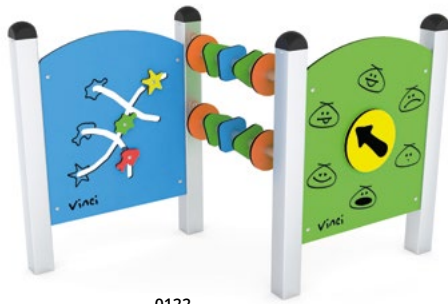

WD1562

WD1563

WD1564

WD1565

Product code		Product length	Product width	Product height	Age range	Number of users	Safety zone	Free-fall height	Construction			Panels	
									steel	inox	wood	HDPE	HPL
WD1473	●	84 cm	21 cm	130 cm	1 - 8	1	10,4 m <sup>2</sup>	< 60 cm	-	-	●	● ● ● ● ●	● ● ● ● ●
WD1474	●	84 cm	21 cm	130 cm	1 - 8	2	10,4 m <sup>2</sup>	< 60 cm	-	-	●	● ● ● ● ●	● ● ● ● ●
WD1475	●	84 cm	11 cm	130 cm	1 - 8	1	10,0 m <sup>2</sup>	< 60 cm	-	-	●	● ● ● ● ●	● ● ● ● ●
WD1476	●	84 cm	11 cm	130 cm	1 - 8	1	10,0 m <sup>2</sup>	< 60 cm	-	-	●	● ● ● ● ●	● ● ● ● ●
WD1477	●	84 cm	11 cm	130 cm	1 - 8	1	10,0 m <sup>2</sup>	< 60 cm	-	-	●	● ● ● ● ●	● ● ● ● ●
WD1478	●	84 cm	11 cm	130 cm	1 - 8	1	10,0 m <sup>2</sup>	< 60 cm	-	-	●	-	●
WD1560	●	84 cm	20 cm	130 cm	2 - 14	1	10,4 m <sup>2</sup>	< 60 cm	-	-	●	● ● ● ● ●	● ● ● ● ●
WD1561	●	84 cm	20 cm	130 cm	2 - 14	1	10,4 m <sup>2</sup>	< 60 cm	-	-	●	● ● ● ● ●	● ● ● ● ●
WD1562	●	84 cm	20 cm	130 cm	2 - 14	1	10,4 m <sup>2</sup>	< 60 cm	-	-	●	● ● ● ● ●	● ● ● ● ●
WD1563	●	84 cm	11 cm	130 cm	1 - 8	1	10,0 m <sup>2</sup>	< 60 cm	-	-	●	● ● ● ● ●	● ● ● ● ●
WD1564	●	84 cm	15 cm	130 cm	1 - 8	2	10,2 m <sup>2</sup>	< 60 cm	-	-	●	● ● ● ● ●	● ● ● ● ●
WD1565	●	84 cm	10 cm	130 cm	1 - 8	1	10,0 m <sup>2</sup>	< 60 cm	-	-	●	● ● ● ● ●	● ● ● ● ●