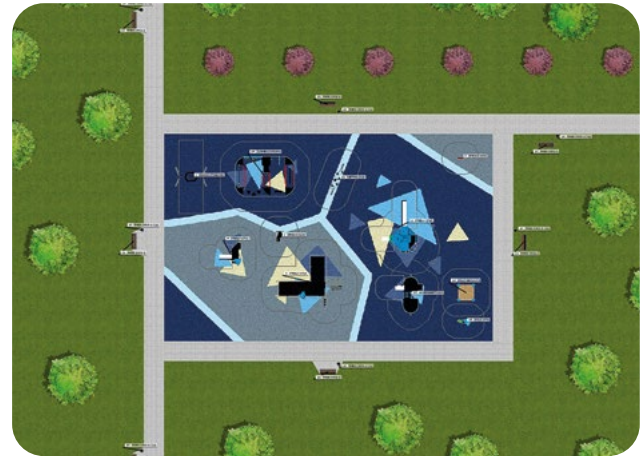

## 4. Defining surface texture

Each playground also has a surface. Not all devices can be installed on grass or sand. You can easily sketch various shapes on the surface that can be made of flexible poured surfaces. Just choose a defined shape - circle, square or hexagon, or draw an irregular shape by hand. It is very easy! Then you can choose the colour or texture of each element of the surface.