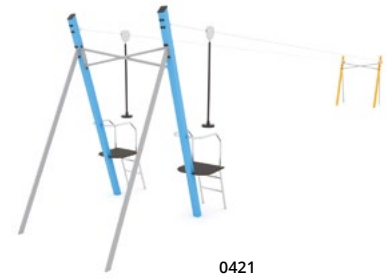

0421

Product code	Product length	Product width	Product height	Age range	Number of users	Safety zone	Free-fall height	Platform/s height	Construction		Colour variants	
									steel	inox wood	HDPE/ HPL	ropes
0415	2255 cm	326 cm	346 cm	5 - 14	1	80,1 m²	140 cm	59 cm	● ●	-	-	-
0420	2445 cm	312 cm	395 cm	5 - 14	1	84,4 m²	175 cm	98 cm	● ● ● ● ● ●	-	-	-
0421	2417 cm	298 cm	395 cm	5 - 14	2	133,4 m²	175 cm	98 cm	● ● ● ● ● ●	-	-	-
0420H	2445 cm	312 cm	395 cm	5 - 14	1	84,4 m²	85 cm	-	● ● ● ● ● ●	-	-	-
0421H	2417 cm	250 cm	395 cm	5 - 14	2	133,4 m²	85 cm	-	● ● ● ● ● ●	-	-	-

Characteristics of the CLIMBOO series:

Stainless steel construction or elements

Galvanised steel construction or elements

Wood construction

Galvanised anchors

HPL HEXA platforms

HDPE panels

Durable connectors

Ropes with steel core

Protective tops

PP tunnels

Colour & material options*:

Colour (panels & construction parts):

- C11E HDPE - multicolour
- C1 HPL - RAL6000
- C3 HPL - RAL5024
- C12E HDPE - grey/black
- C2 HPL - RAL3000
- C9 HPL - wood pattern
- CASTILLO
- JUNGLE
- SPACE

Colour (ropes):

- L5 - blue
- L6 - black
- L7 - red
- L8 - beige

Platforms:

- HEXA HPL
- HEXA plywood

Anchoring:

- Surface
- Deep

*Material options apply to selected products, for more information visit: www.vinci-play.com