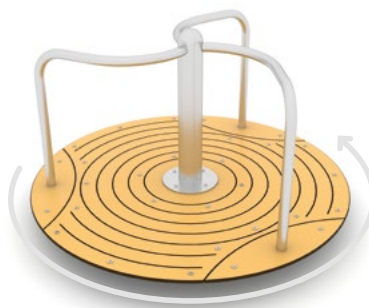

0702-2

See also from the ROBINIA series: p. 105

Product code		Product length	Product width	Product height	Age range	Number of users	Safety zone	Free-fall height	Construction			Colour options				
									steel	inox	wood	HDPE	HPL			
0708-1	-	120 cm	120 cm	13 cm	3 - 12	4	21,2 m²	100 cm	-	☐	-	-	☐	☐	☐	☐
0702-2	-	120 cm	120 cm	73 cm	3 - 12	4	21,2 m²	100 cm	-	☐	-	-	☐	☐	☐	☐
0705-2	-	150 cm	150 cm	71 cm	3 - 12	5	23,8 m²	100 cm	-	☐	-	-	☐	☐	☐	☐
0706-1	-	150 cm	150 cm	68 cm	3 - 12	8	23,8 m²	100 cm	-	☐	-	-	☐	☐	☐	☐