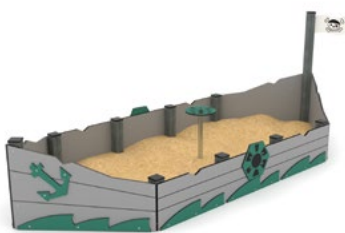

RC0800

RC1456

RC1416

RC1482

RC1457

Product code		Product length	Product width	Product height	Age range	Number of users	Safety zone	Free-fall height	Construction			Panels	
									steel	wood	recycled	HDPE	HPL
RC0824	●	188 cm	141 cm	155 cm	1 - 8	13	17,6 m <sup>2</sup>	< 60 cm	-	-	-	●	-
RC1455	●	348 cm	171 cm	191 cm	1 - 12	23	28,6 m <sup>2</sup>	< 60 cm	-	-	●	●	-
RC1427	●	167 cm	97 cm	114 cm	1 - 8	5	14,5 m <sup>2</sup>	< 60 cm	-	-	●	●	-
RC0800	●	30 cm	30 cm	40 cm	1 - 12	1	8,7 m <sup>2</sup>	< 60 cm	-	-	-	●	-
RC1456	●	145 cm	62 cm	170 cm	1 - 12	5	13,7 m <sup>2</sup>	< 60 cm	-	-	●	●	-
RC1416	-	415 cm	165 cm	140 cm	1 - 12	11	27,0 m <sup>2</sup>	< 60 cm	-	-	●	●	-
RC1482	●	139 cm	139 cm	78 cm	1 - 12	8	17,3 m <sup>2</sup>	< 60 cm	-	-	●	●	-
RC1457	-	380 cm	210 cm	35 cm	1 - 12	11	32,7 m <sup>2</sup>	< 60 cm	-	-	●	●	-