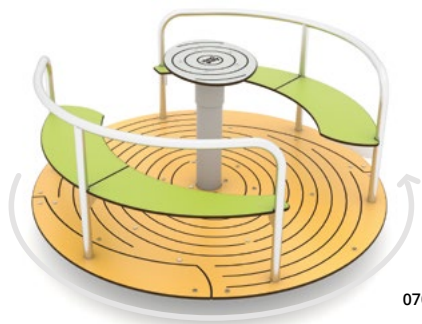

0706-1

See also from the ROBINIA series: p. 105

Product code		Product length	Product width	Product height	Age range	Number of users	Safety zone	Free-fall height	Construction			Colour options				
									steel	inox	wood	HDPE	HPL			
0708-1	-	120 cm	120 cm	13 cm	3 - 12	4	21,2 m²	100 cm	-	☐	-	-	☐	☐	☐	☐
0702-2	-	120 cm	120 cm	73 cm	3 - 12	4	21,2 m²	100 cm	-	☐	-	-	☐	☐	☐	☐
0705-2	-	150 cm	150 cm	71 cm	3 - 12	5	23,8 m²	100 cm	-	☐	-	-	☐	☐	☐	☐
0706-1	-	150 cm	150 cm	68 cm	3 - 12	8	23,8 m²	100 cm	-	☐	-	-	☐	☐	☐	☐