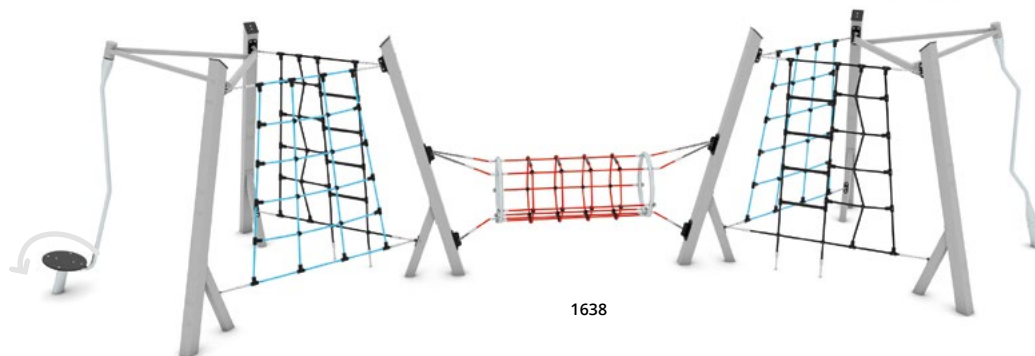

## Ropes, ladders and spinners

The NETTIX series comprises modern equipment in the form of ladders and rope crossings, which constitute a combination of carefree fun and effective fitness training.

Rope climbing stimulates the sense of balance, strengthens the muscles and improves the child's dexterity. It also encourages children to compete with each other.

This series is a creative adventure among ropes, where the boundaries are set only by the children's imagination.

1632

1638

1601

1602

1603

1604

Product code		Product length	Product width	Product height	Age range	Number of users	Safety zone	Free-fall height	Construction			Ropes options
									steel	inox	wood	
1632	-	365 cm	260 cm	225 cm	4 - 14	7	26,3 m <sup>2</sup>	200 cm	●	-	-	● ● ● ●
1638	-	925 cm	260 cm	225 cm	4 - 14	15	51,3 m <sup>2</sup>	200 cm	●	-	-	● ● ● ●
1601	-	336 cm	44 cm	223 cm	4 - 14	10	19,9 m <sup>2</sup>	120 cm	●	-	-	● ● ● ●
1602	-	336 cm	72 cm	223 cm	4 - 14	5	21,8 m <sup>2</sup>	100 cm	●	-	-	● ● ● ●
1603	-	336 cm	60 cm	223 cm	4 - 14	1	21,0 m <sup>2</sup>	115 cm	●	-	-	● ● ● ●
1604	-	336 cm	43 cm	223 cm	4 - 14	4	19,9 m <sup>2</sup>	120 cm	●	-	-	● ● ● ●