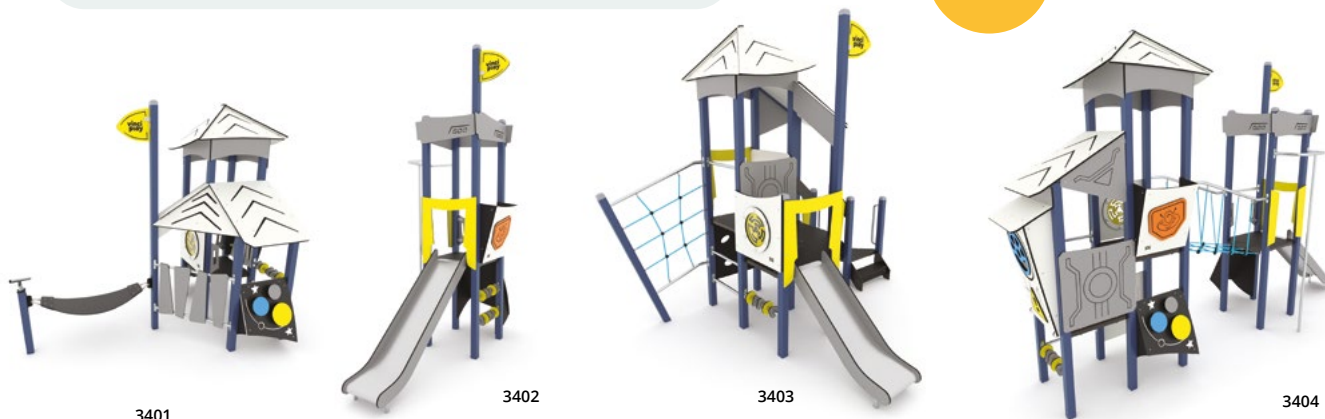

3401

3402

3403

3404

Product code		Product length	Product width	Product height	Age range	Number of users	Safety zone	Free-fall height	Slide/s height	Tube/s height	Construction				
											steel	inox	wood	HDPE	HPL
3427	●	535 cm	375 cm	510 cm	4 - 14	38	43,1 m²	270 cm	90, 210 cm	-	●	●	-	●	-
3401	●	350 cm	215 cm	290 cm	1 - 8	11	25,6 m²	< 60 cm	-	-	●	●	-	●	-
3402	●	280 cm	175 cm	380 cm	3 - 14	7	21,4 m²	120 cm	120 cm	-	●	●	-	●	-
3403	●	390 cm	305 cm	350 cm	3 - 14	19	32,4 m²	200 cm	90 cm	-	●	●	-	●	-
3404	●	570 cm	170 cm	380 cm	3 - 14	17	33,7 m²	150 cm	120 cm	-	●	●	-	●	-