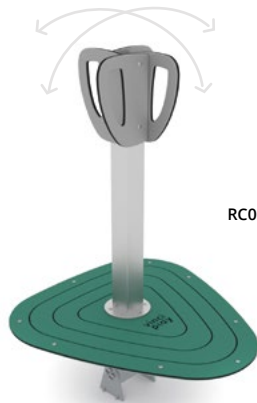

RC1564

RC1565

Product code		Product length	Product width	Product height	Age range	Number of users	Safety zone	Free-fall height	Construction			Panels	
									steel	wood	recycled	HDPE	HPL
RC1467	●	84 cm	12 cm	130 cm	1 - 8	1	10,1 m <sup>2</sup>	< 60 cm	-	-	●	●	-
RC1468	●	84 cm	12 cm	130 cm	1 - 8	1	10,1 m <sup>2</sup>	< 60 cm	-	-	●	●	-
RC1469	●	84 cm	12 cm	130 cm	1 - 8	1	10,1 m <sup>2</sup>	< 60 cm	-	-	●	●	-
RC1470	●	84 cm	11 cm	130 cm	1 - 8	1	10,0 m <sup>2</sup>	< 60 cm	-	-	●	●	-
RC1471	●	84 cm	12 cm	130 cm	1 - 8	1	10,0 m <sup>2</sup>	< 60 cm	-	-	●	●	-
RC1472	●	84 cm	15 cm	130 cm	1 - 8	2	10,2 m <sup>2</sup>	< 60 cm	-	-	●	●	-
RC1473	●	84 cm	21 cm	130 cm	1 - 8	1	10,4 m <sup>2</sup>	< 60 cm	-	-	●	●	-
RC1474	●	84 cm	21 cm	130 cm	1 - 8	2	10,4 m <sup>2</sup>	< 60 cm	-	-	●	●	-
RC1475	●	84 cm	11 cm	130 cm	1 - 8	1	10,0 m <sup>2</sup>	< 60 cm	-	-	●	●	-
RC1476	●	84 cm	11 cm	130 cm	1 - 8	1	10,0 m <sup>2</sup>	< 60 cm	-	-	●	●	-
RC1477	●	84 cm	11 cm	130 cm	1 - 8	1	10,0 m <sup>2</sup>	< 60 cm	-	-	●	●	-
RC1478	●	84 cm	11 cm	130 cm	1 - 8	1	10,0 m <sup>2</sup>	< 60 cm	-	-	●	-	●
RC1560	●	84 cm	20 cm	130 cm	2 - 14	1	10,4 m <sup>2</sup>	< 60 cm	-	-	●	●	-
RC1561	●	84 cm	20 cm	130 cm	2 - 14	1	10,4 m <sup>2</sup>	< 60 cm	-	-	●	●	-
RC1562	●	84 cm	20 cm	130 cm	2 - 14	1	10,4 m <sup>2</sup>	< 60 cm	-	-	●	●	-
RC1563	●	84 cm	11 cm	130 cm	1 - 8	1	10,0 m <sup>2</sup>	< 60 cm	-	-	●	●	-
RC1564	●	84 cm	15 cm	130 cm	1 - 8	2	10,2 m <sup>2</sup>	< 60 cm	-	-	●	●	-
RC1565	●	84 cm	10 cm	130 cm	1 - 8	1	10,0 m <sup>2</sup>	< 60 cm	-	-	●	●	-