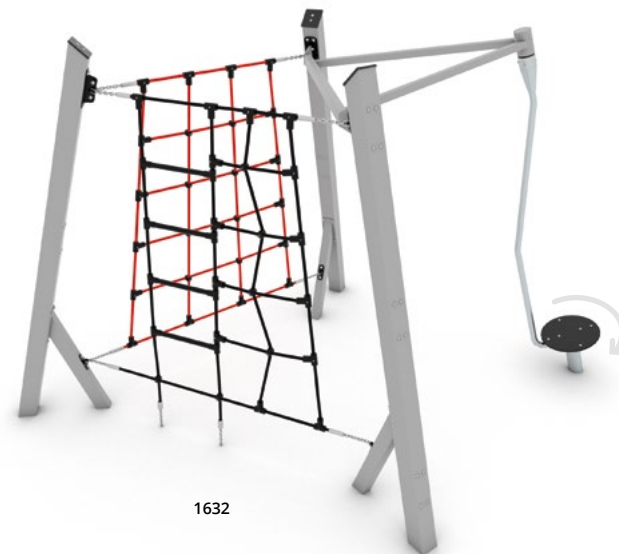

nettix^x

Ropes, ladders and spinners

The NETTIX series comprises modern equipment in the form of ladders and rope crossings, which constitute a combination of carefree fun and effective fitness training.

Rope climbing stimulates the sense of balance, strengthens the muscles and improves the child's dexterity. It also encourages children to compete with each other.

This series is a creative adventure among ropes, where the boundaries are set only by the children's imagination.

1632