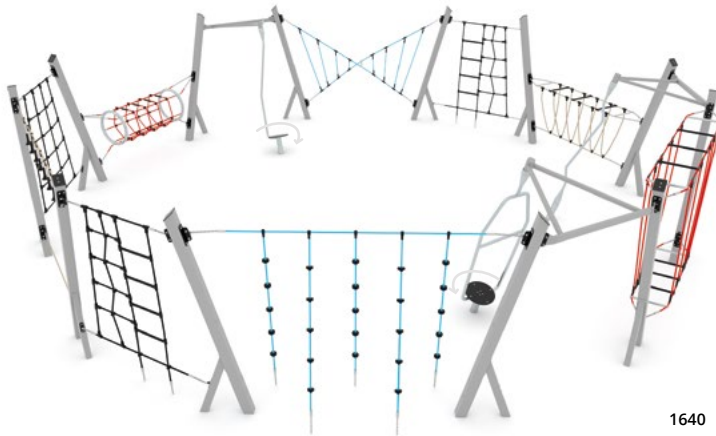

1640

Product code		Product length	Product width	Product height	Age range	Number of users	Safety zone	Free-fall height	Construction			Ropes options
									steel	inox	wood	
1639	-	1109 cm	961 cm	223 cm	4 - 14	49	97,9 m²	200 cm	●	-	-	● ● ● ●
1640	-	914 cm	907 cm	223 cm	4 - 14	44	112,0 m²	200 cm	●	-	-	● ● ● ●

Characteristics of the NETTIX series:

Galvanised steel construction

Stainless steel elements

HPL HEXA platforms

Ropes with steel core

Spinning elements

Durable connectors

Stainless steel chains

Protective tops

Colour & material options*:

Colour (ropes):

- L5 - blue   ● L7 - red
- L6 - black   ● L8 - beige

*Material options apply to selected products, for more information visit: www.vinci-play.com