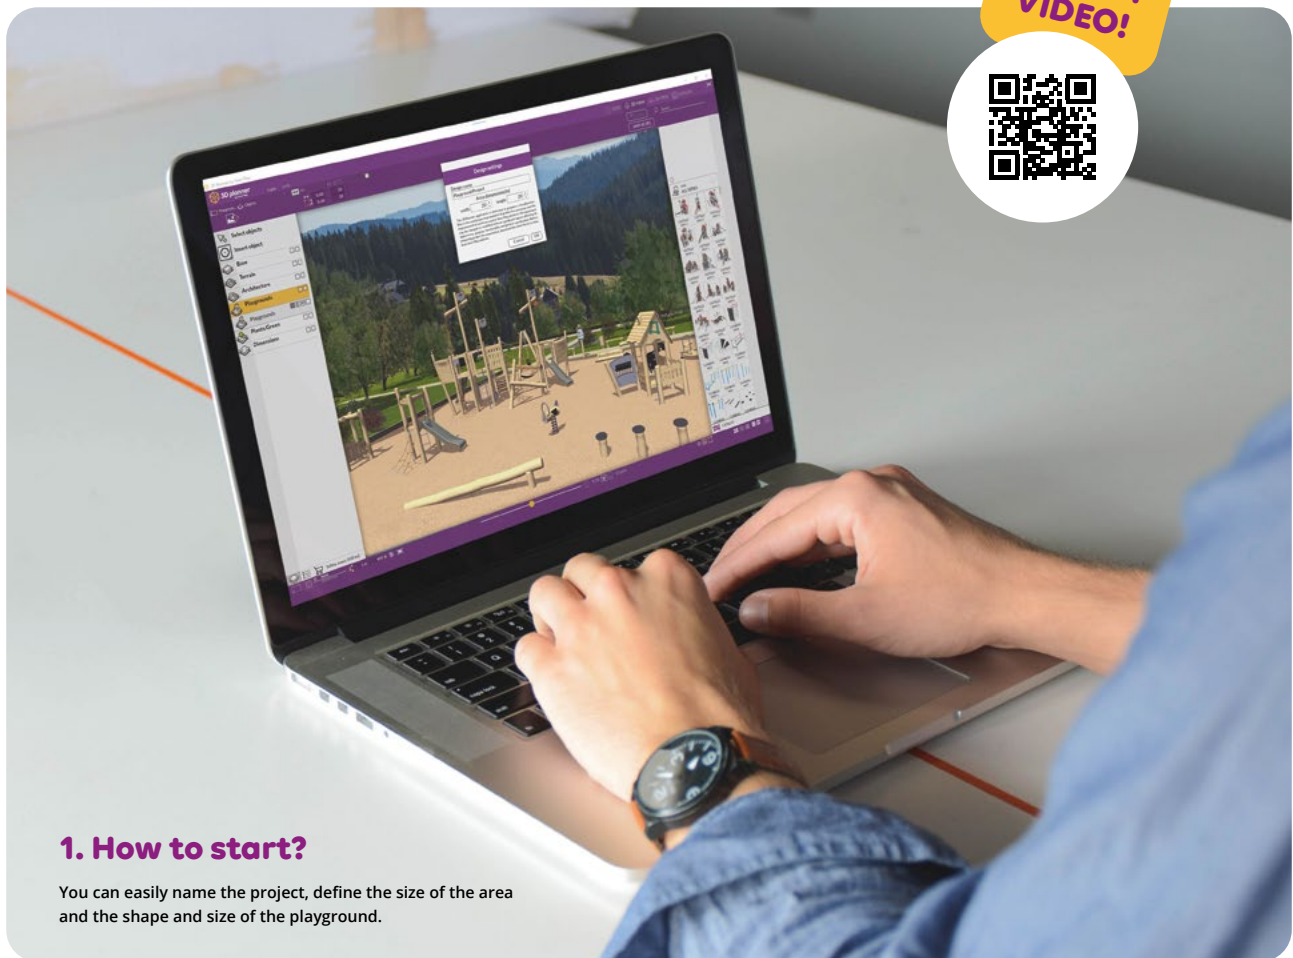

Design your playground

Design a functional and safe playground with the 3D planner application. Thanks to this user-friendly app you will be able to create several versions of the playground and choose the one you like the best in just 5 minutes. Upload a photo of the space you have at your disposal and fill it up with Vinci Play equipment. See what your new playground will look like in the morning, in the evening and during different seasons of the year. You will be able to export the created visualizations to .jpg/.png or .pdf files. Our 3D application will calculate the area needed for the installation of the Vinci Play equipment based on their safety zones, so that your modern playground can meet all the requirements of the EN 1176 standard.

WATCH VIDEO!

1. How to start?

You can easily name the project, define the size of the area and the shape and size of the playground.